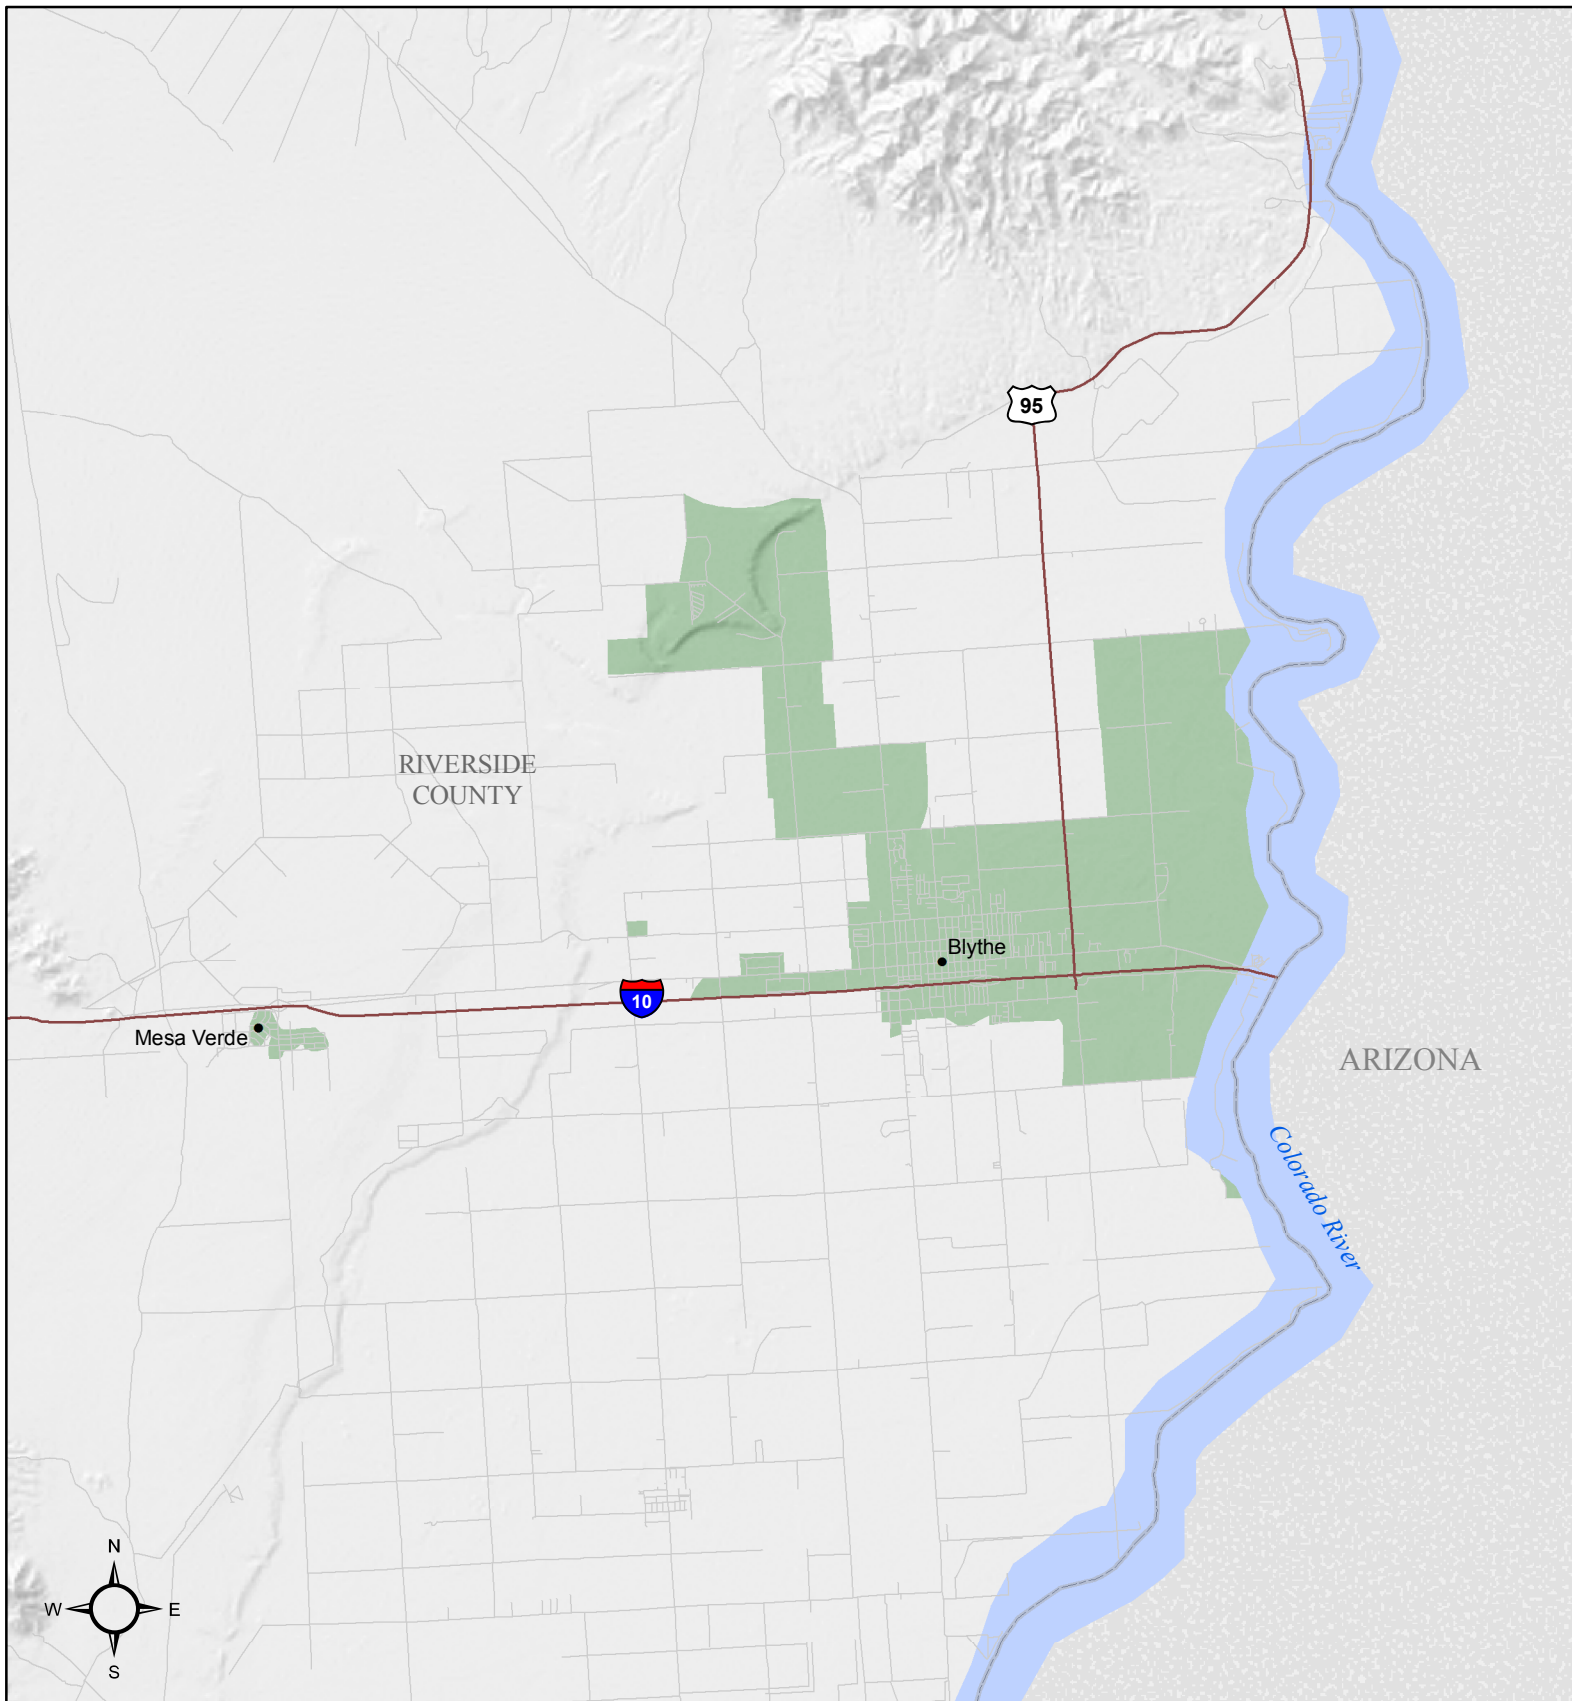

SUDDENLINK NPG CABLE (FRANCHISE #40) STATE VIDEO FRANCHISE TERRITORY IN CALIFORNIA

FRANCHISE TERRITORY

 Initial Application - 4/5/2011 (App #V1104001)