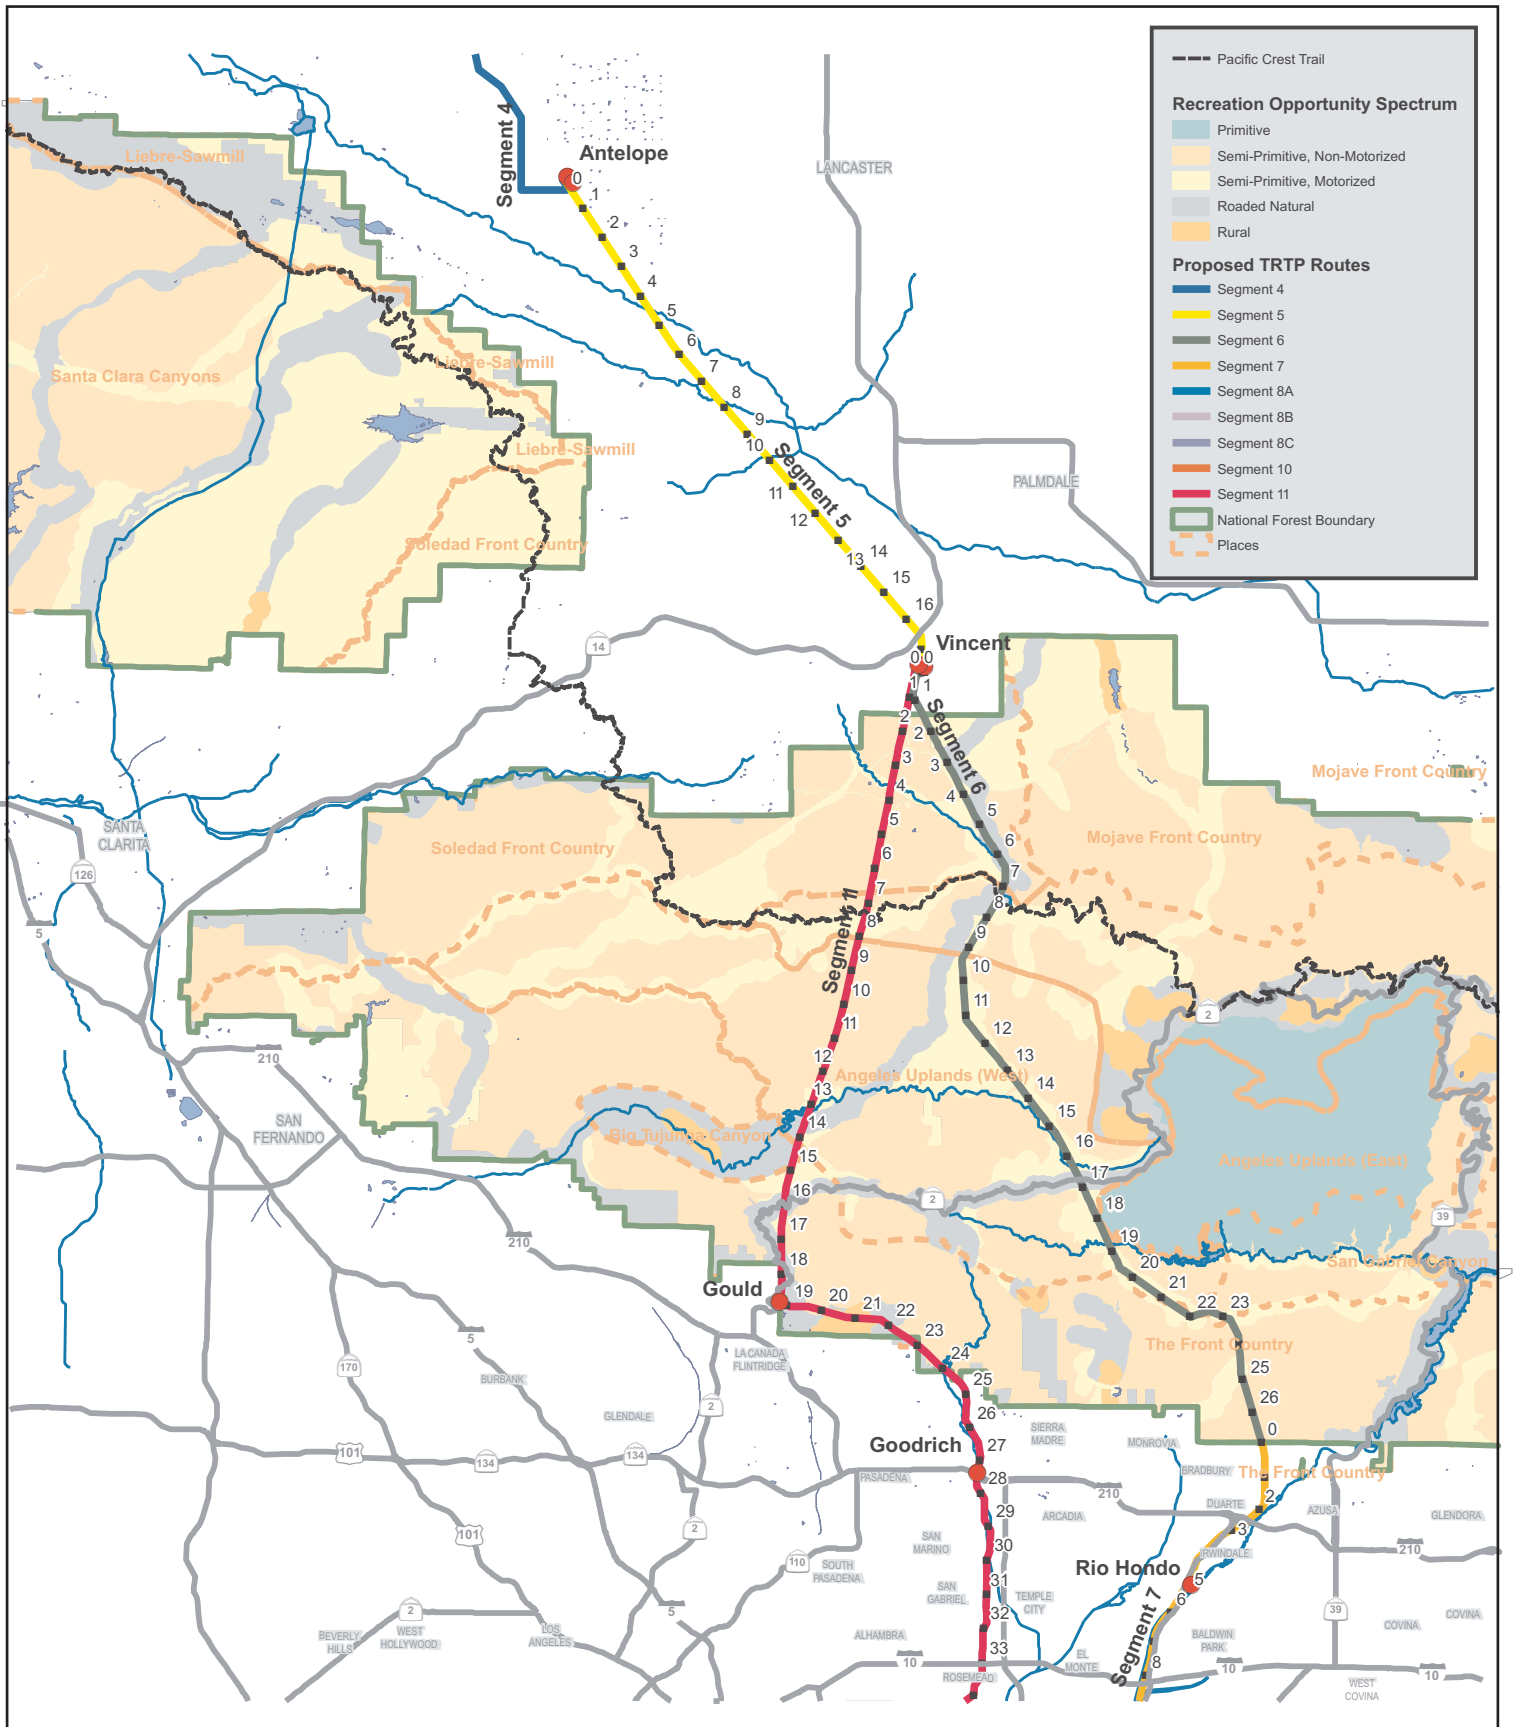

3.15 WILDERNESS AND RECREATION
Tehachapi Renewable Transmission Project

1:280,000

0 1.25 2.5 5 7.5 10 Miles

Figure 3.15-3

Recreation Opportunity Spectrum Objectives for NFS Lands in the Central Region