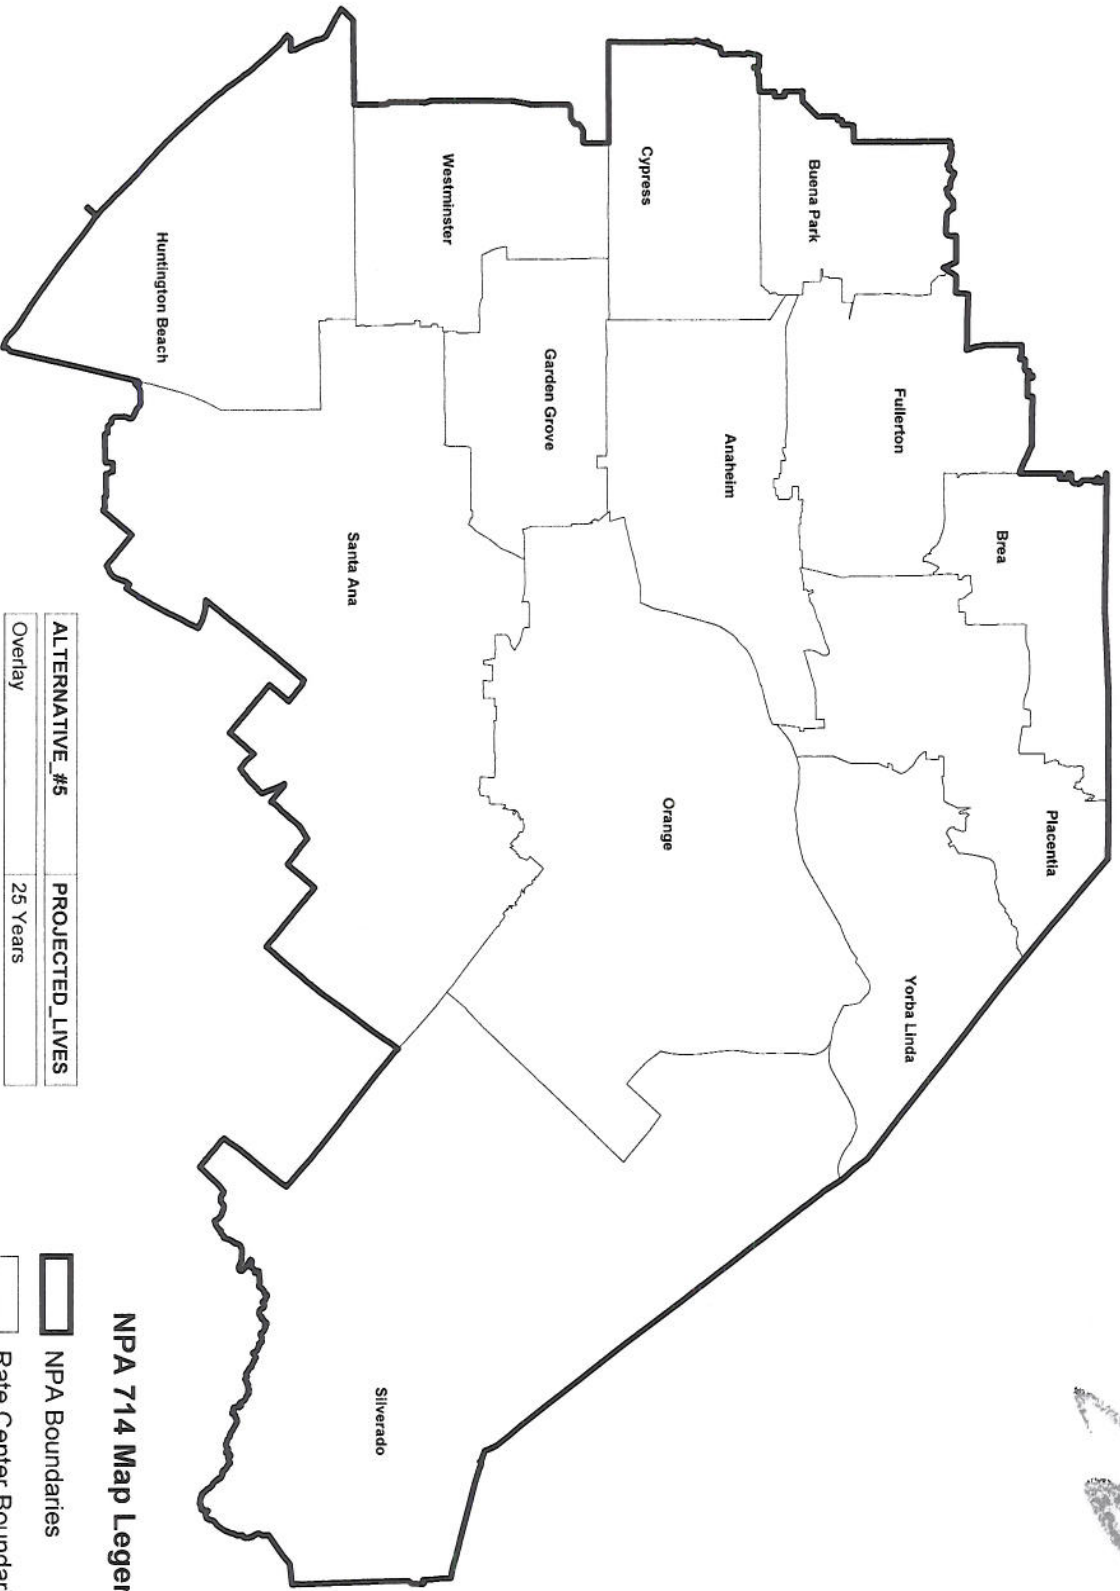

**NPA 714 Rate Center Map
Overlay Alternative #5**

ALTERNATIVE_#5	PROJECTED_LIVES
Overlay	25 Years

NPA 714 Map Legend

-  NPA Boundaries
-  Rate Center Boundaries