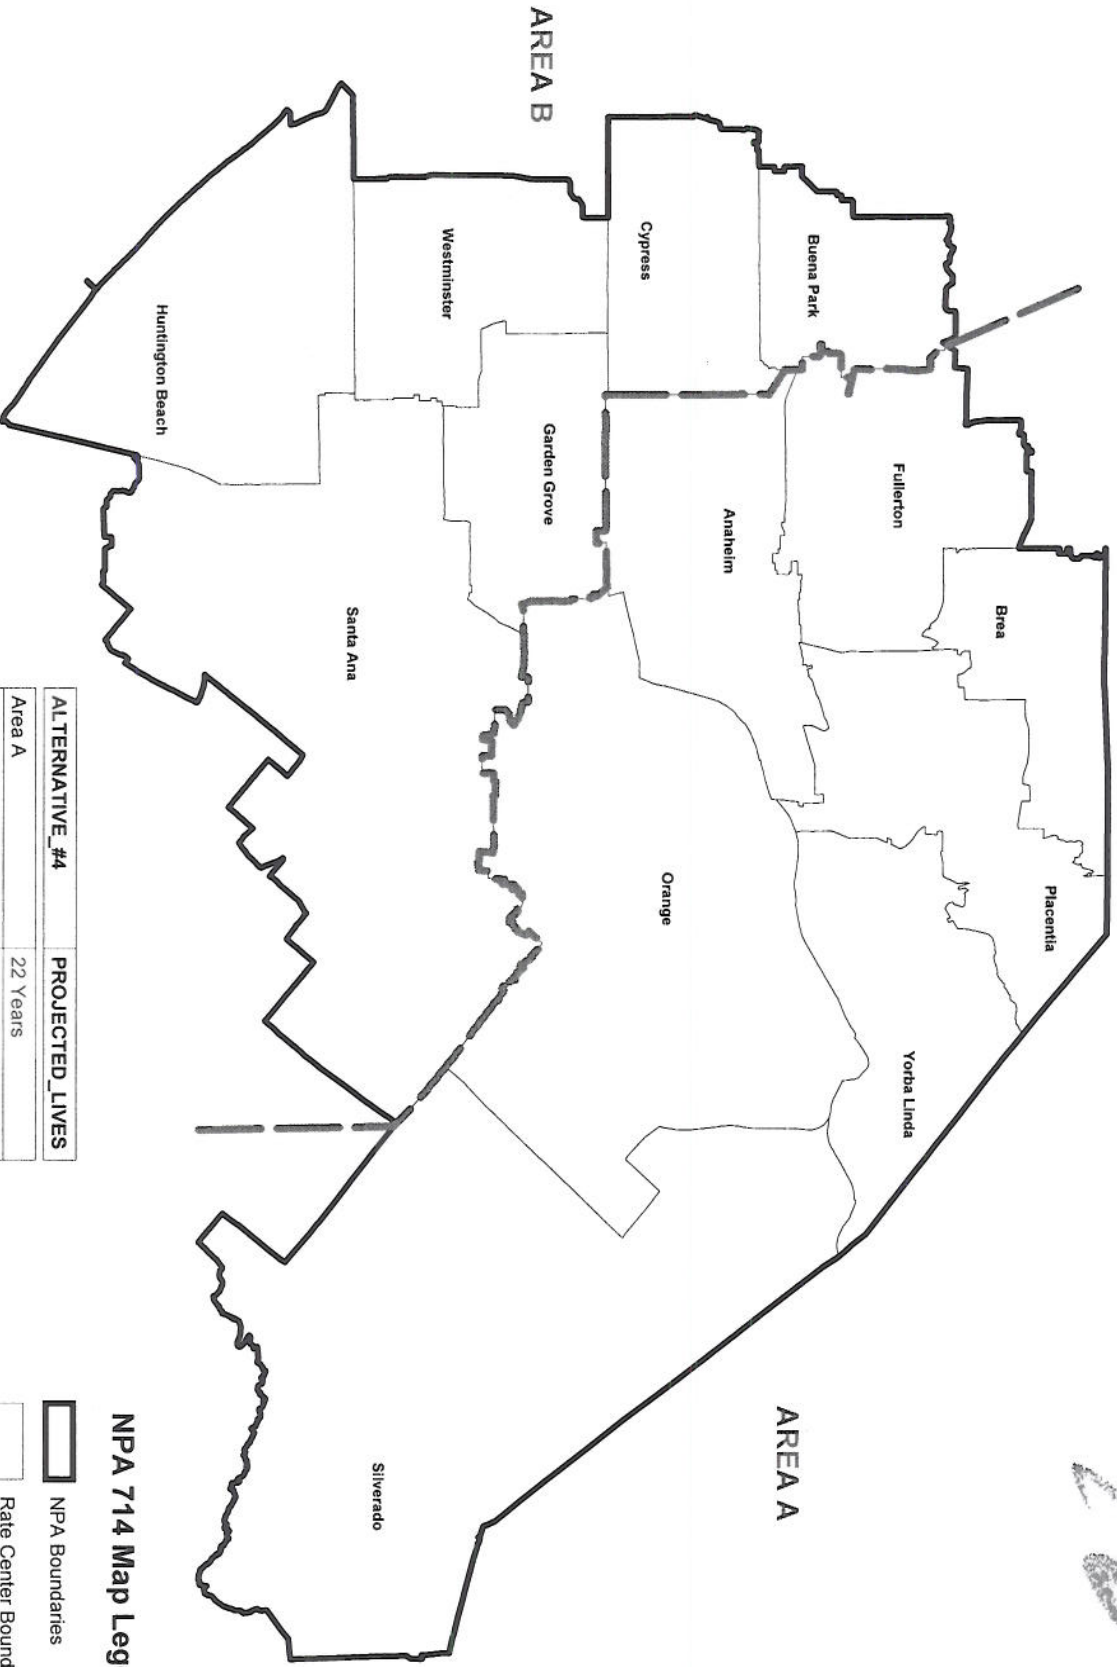

**NPA 714 Rate Center Map
Split Alternative #4**

ALTERNATIVE #4	PROJECTED LIVES
Area A	22 Years
Area B	29 Years

NPA 714 Map Legend

-  NPA Boundaries
-  Rate Center Boundaries
-  Split Line