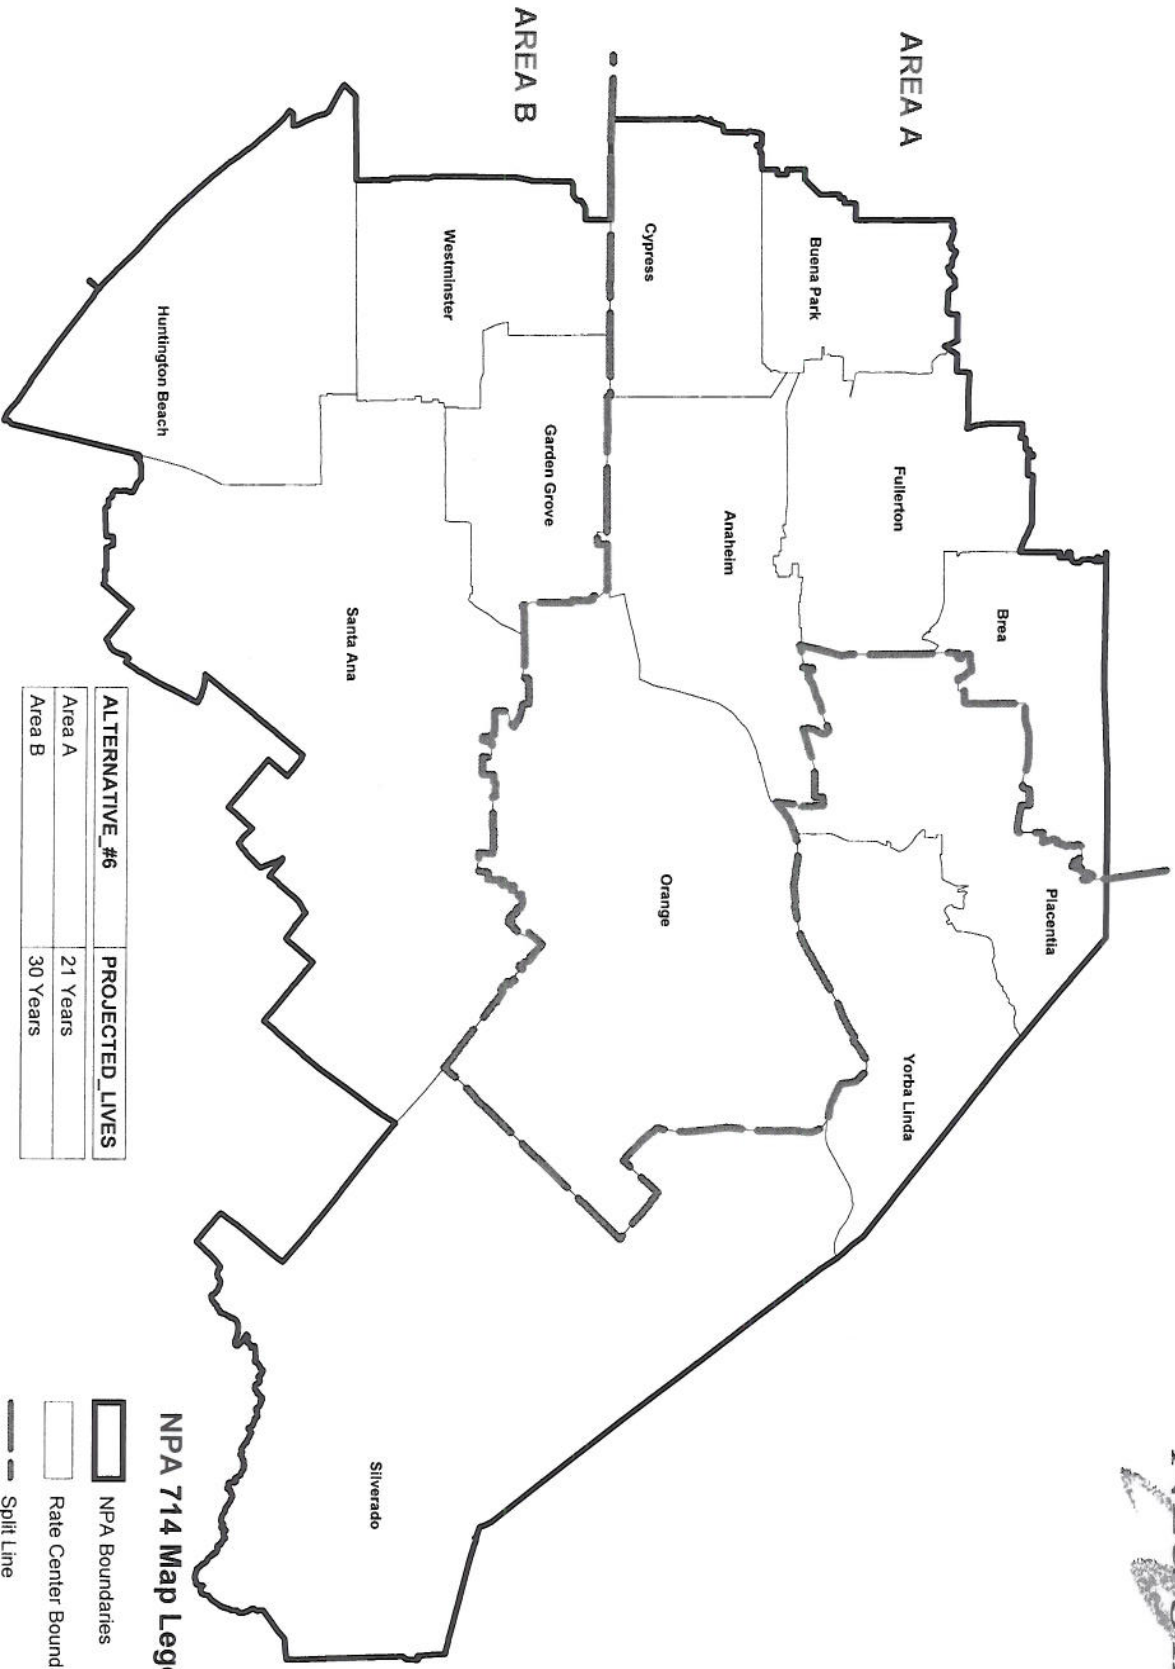

**NPA 714 Rate Center Map
Split Alternative #6**

ALTERNATIVE_#6	PROJECTED_LIVES
Area A	21 Years
Area B	30 Years

NPA 714 Map Legend

- NPA Boundaries
- Rate Center Boundaries
- Split Line