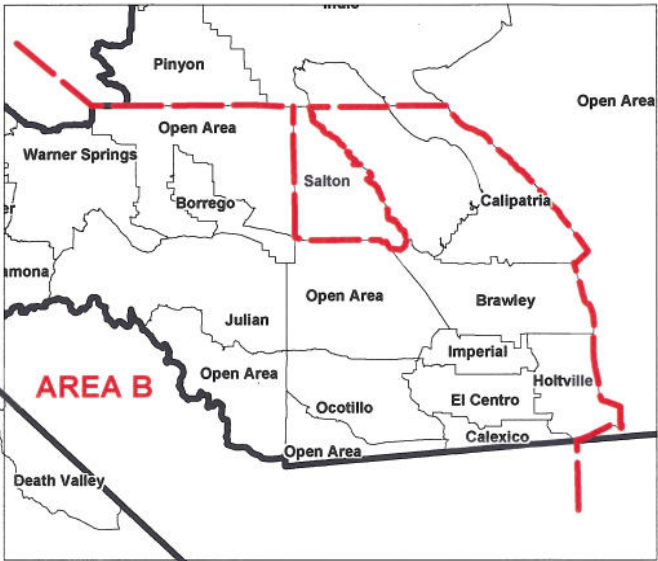

# NPA 760 Rate Center Map Split Alternative #4

ALTERNATIVE_#4	PROJECTED_LIVES
Area A	18 Years
Area B	16 Years

## NPA 760 Map Legend

- NPA Boundaries
- Rate Center Boundaries
- Split Line