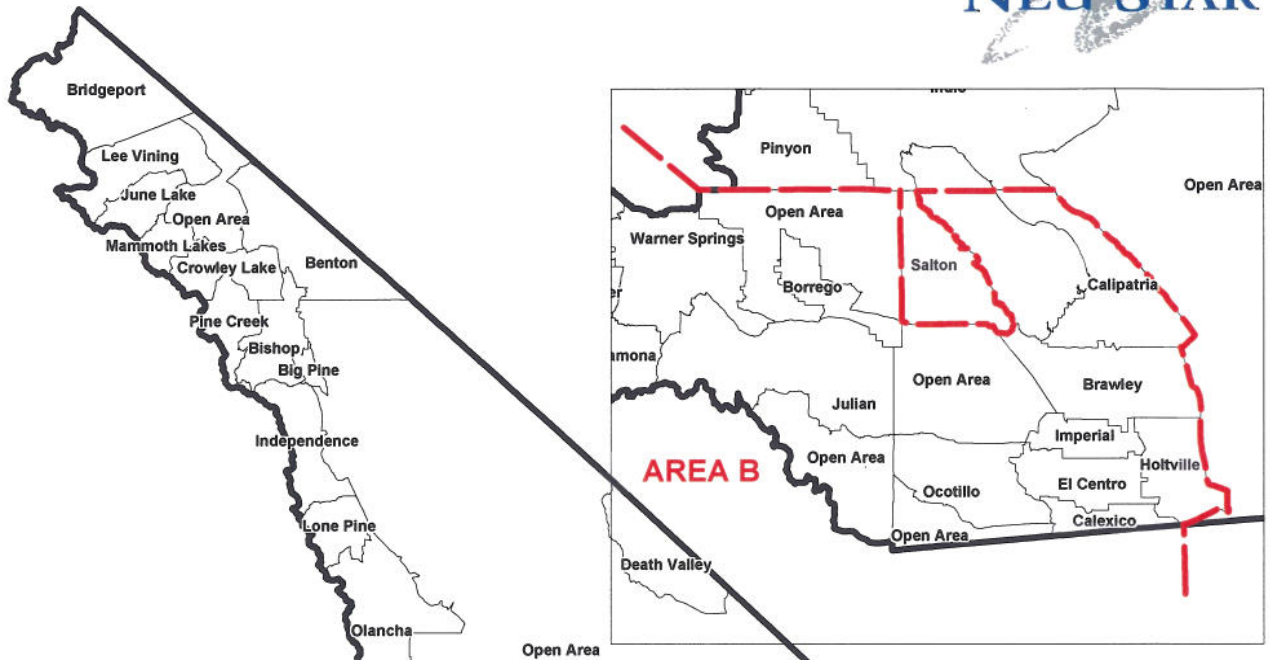

# NPA 760 Rate Center Map Split Alternative #4

ALTERNATIVE_#4	PROJECTED_LIVES
Area A	18 Years
Area B	16 Years

## NPA 760 Map Legend

- NPA Boundaries
- Rate Center Boundaries
- Split Line