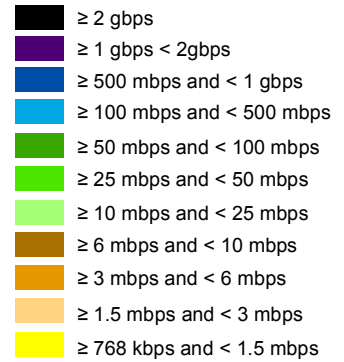

STATE OF CALIFORNIA Wireline Broadband Availability - Consumer

OREGON

Maximum Advertised Downstream Speed
by Census Block as of December 31, 2015

Lakes Counties

Data Source:
Service availability data submitted by California broadband providers and validated by the CPUC. Data as of December 31, 2015.
Map prepared by the CPUC, Communications Division, Video Franchising and Broadband Analysis Group, September 16 2016 .