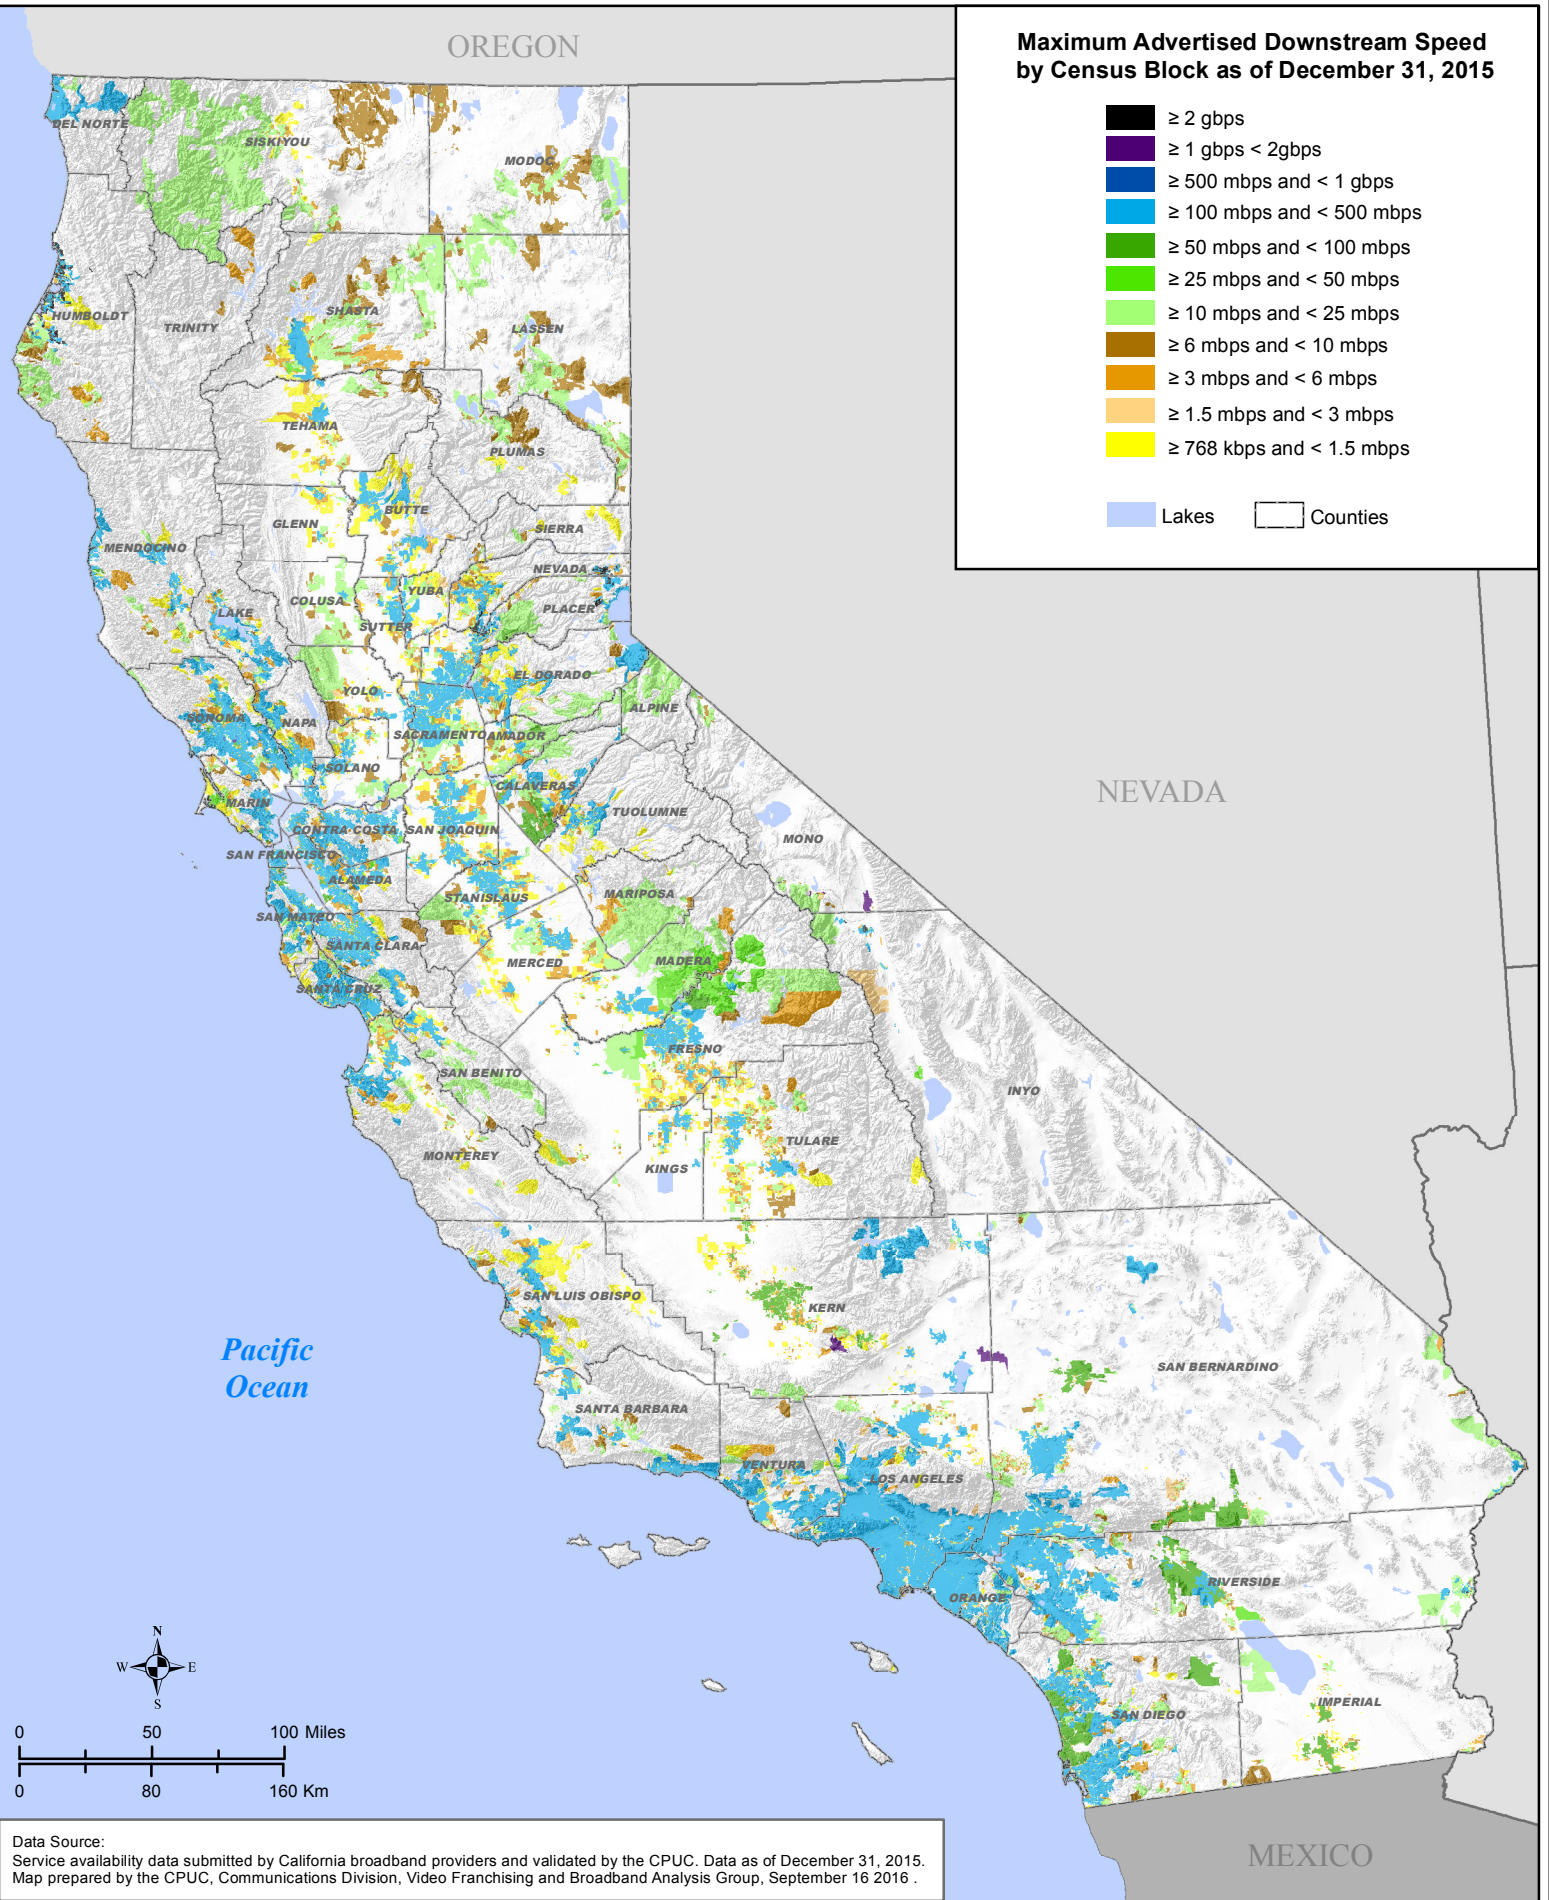

STATE OF CALIFORNIA Wireline Broadband Availability - Consumer

OREGON

Maximum Advertised Downstream Speed
by Census Block as of December 31, 2015

Lakes Counties

Data Source:
Service availability data submitted by California broadband providers and validated by the CPUC. Data as of December 31, 2015.
Map prepared by the CPUC, Communications Division, Video Franchising and Broadband Analysis Group, September 16 2016 .

MEXICO