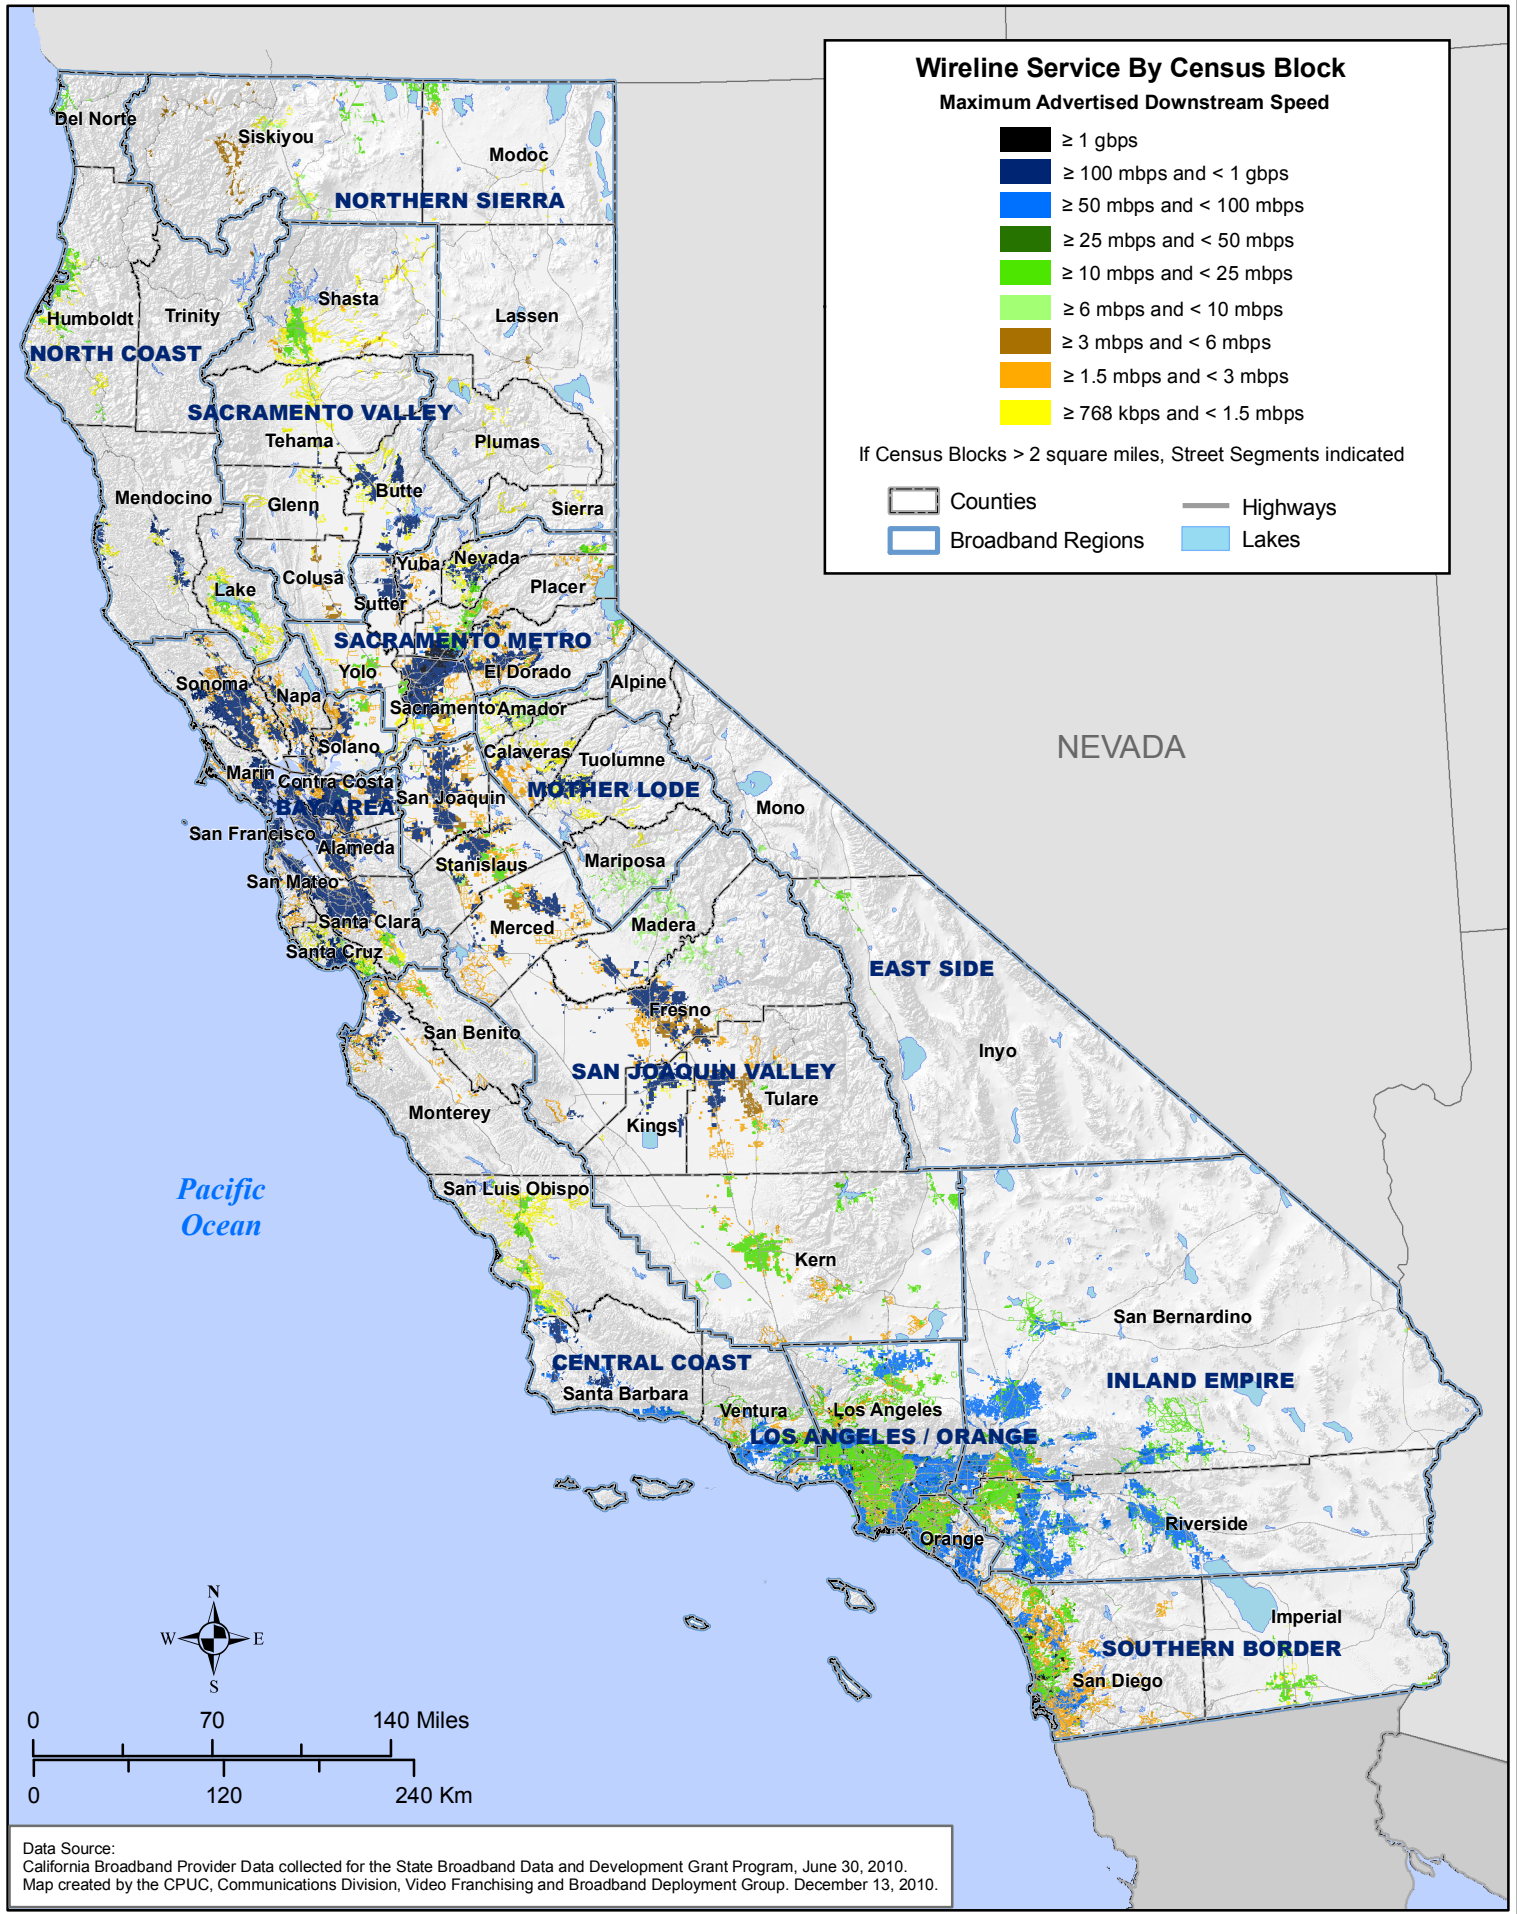

STATE OF CALIFORNIA BROADBAND AVAILABILITY

Data Source:
California Broadband Provider Data collected for the State Broadband Data and Development Grant Program, June 30, 2010.
Map created by the CPUC, Communications Division, Video Franchising and Broadband Deployment Group, December 13, 2010.