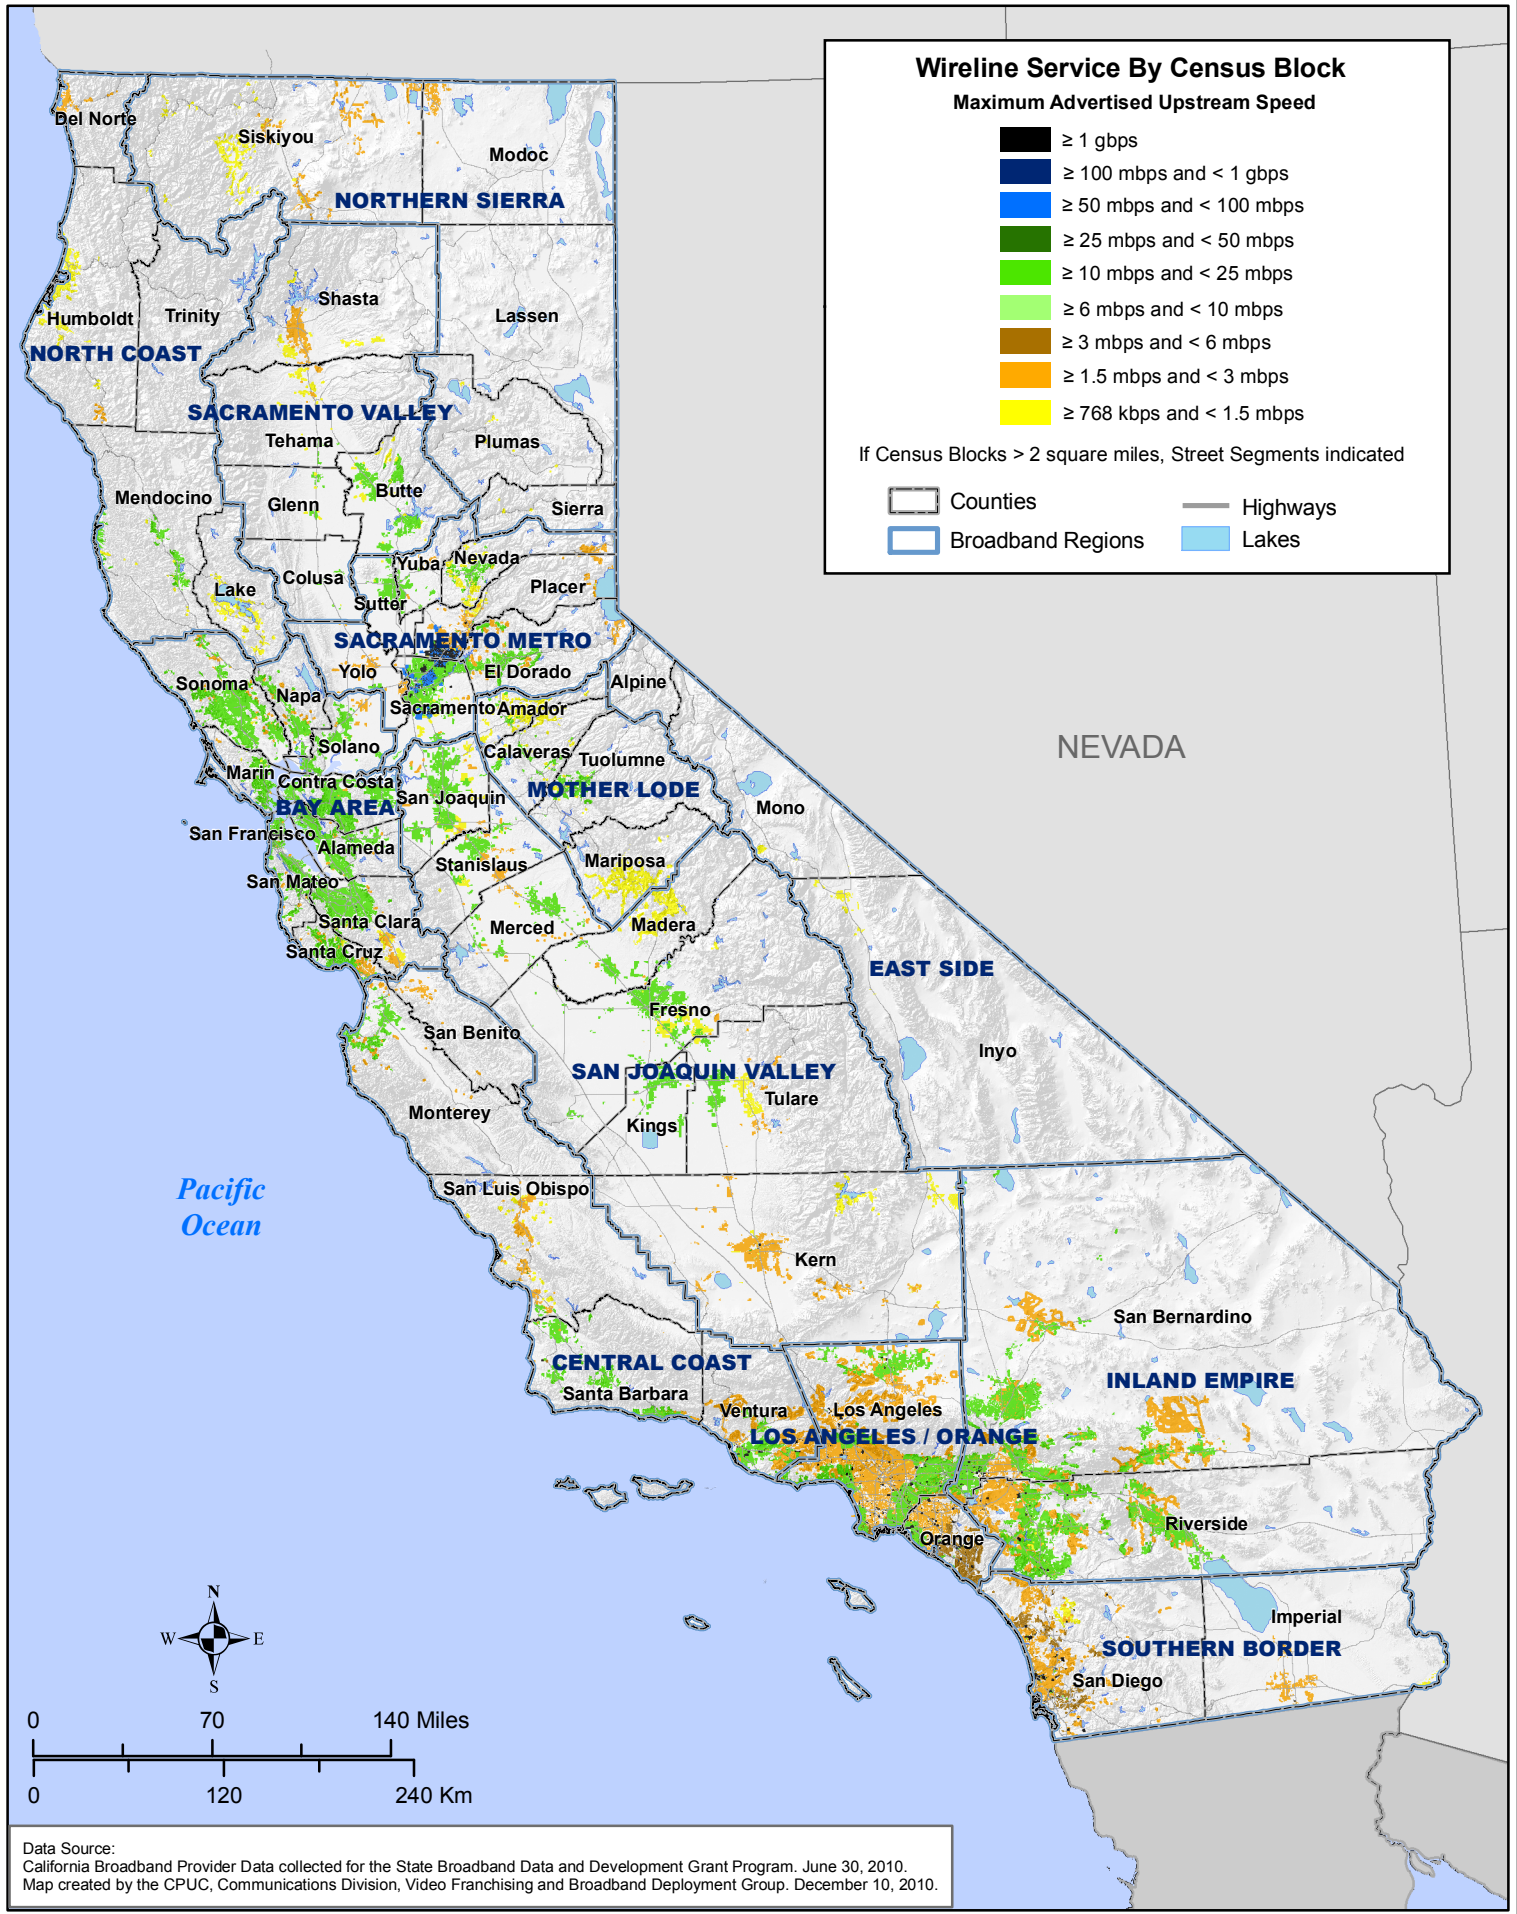

STATE OF CALIFORNIA BROADBAND AVAILABILITY

Data Source:
California Broadband Provider Data collected for the State Broadband Data and Development Grant Program. June 30, 2010.
Map created by the CPUC, Communications Division, Video Franchising and Broadband Deployment Group. December 10, 2010.