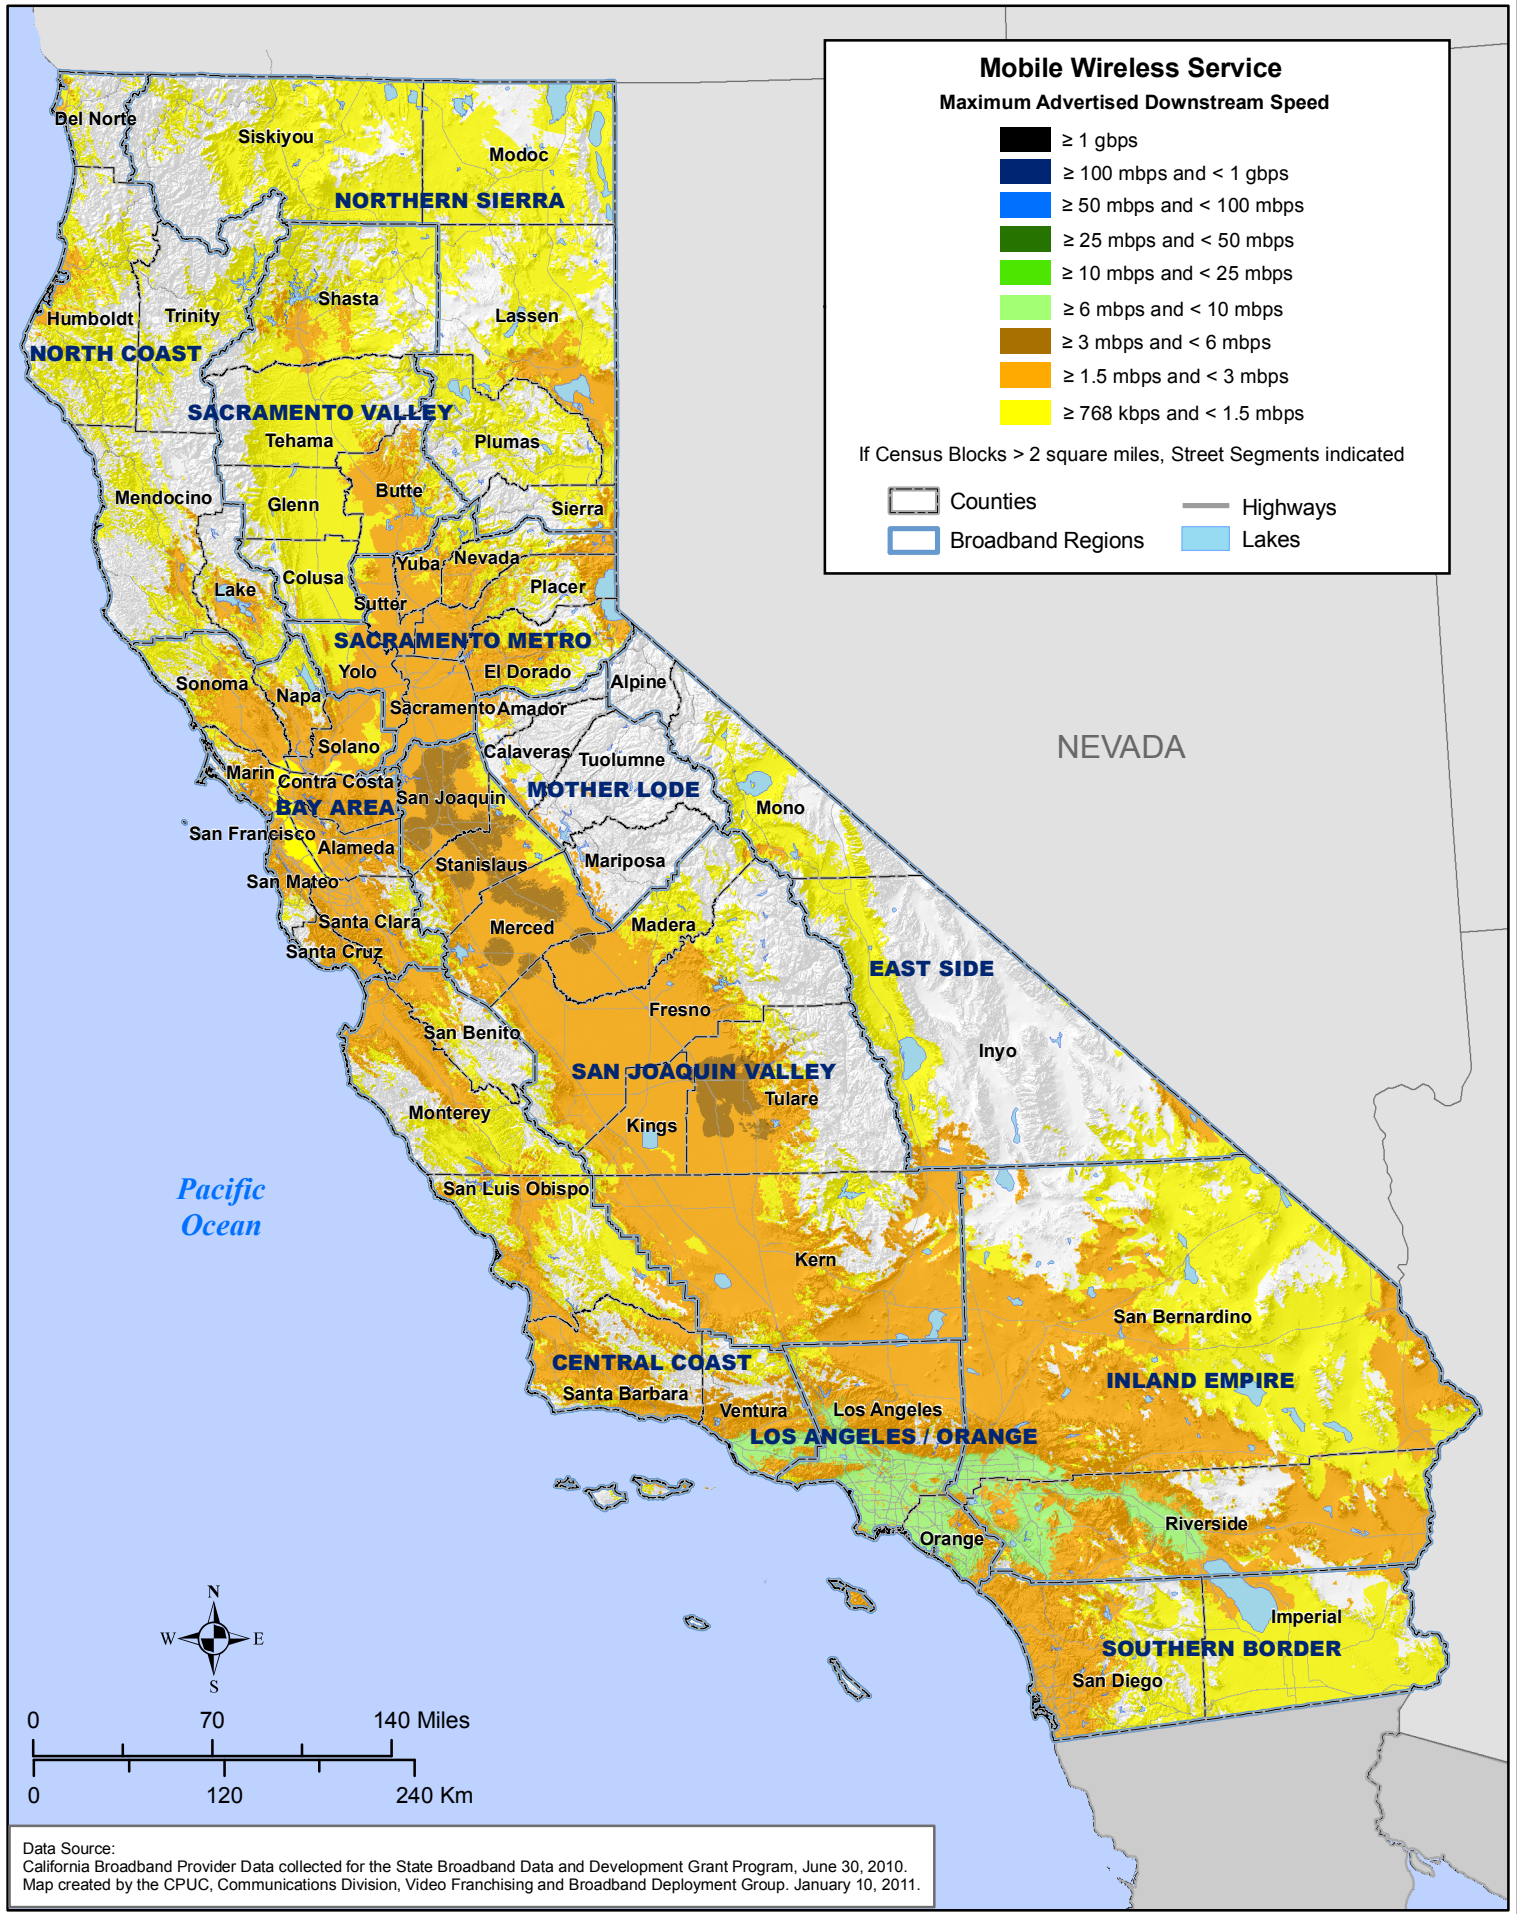

STATE OF CALIFORNIA BROADBAND AVAILABILITY

Data Source:
California Broadband Provider Data collected for the State Broadband Data and Development Grant Program, June 30, 2010.
Map created by the CPUC, Communications Division, Video Franchising and Broadband Deployment Group, January 10, 2011.