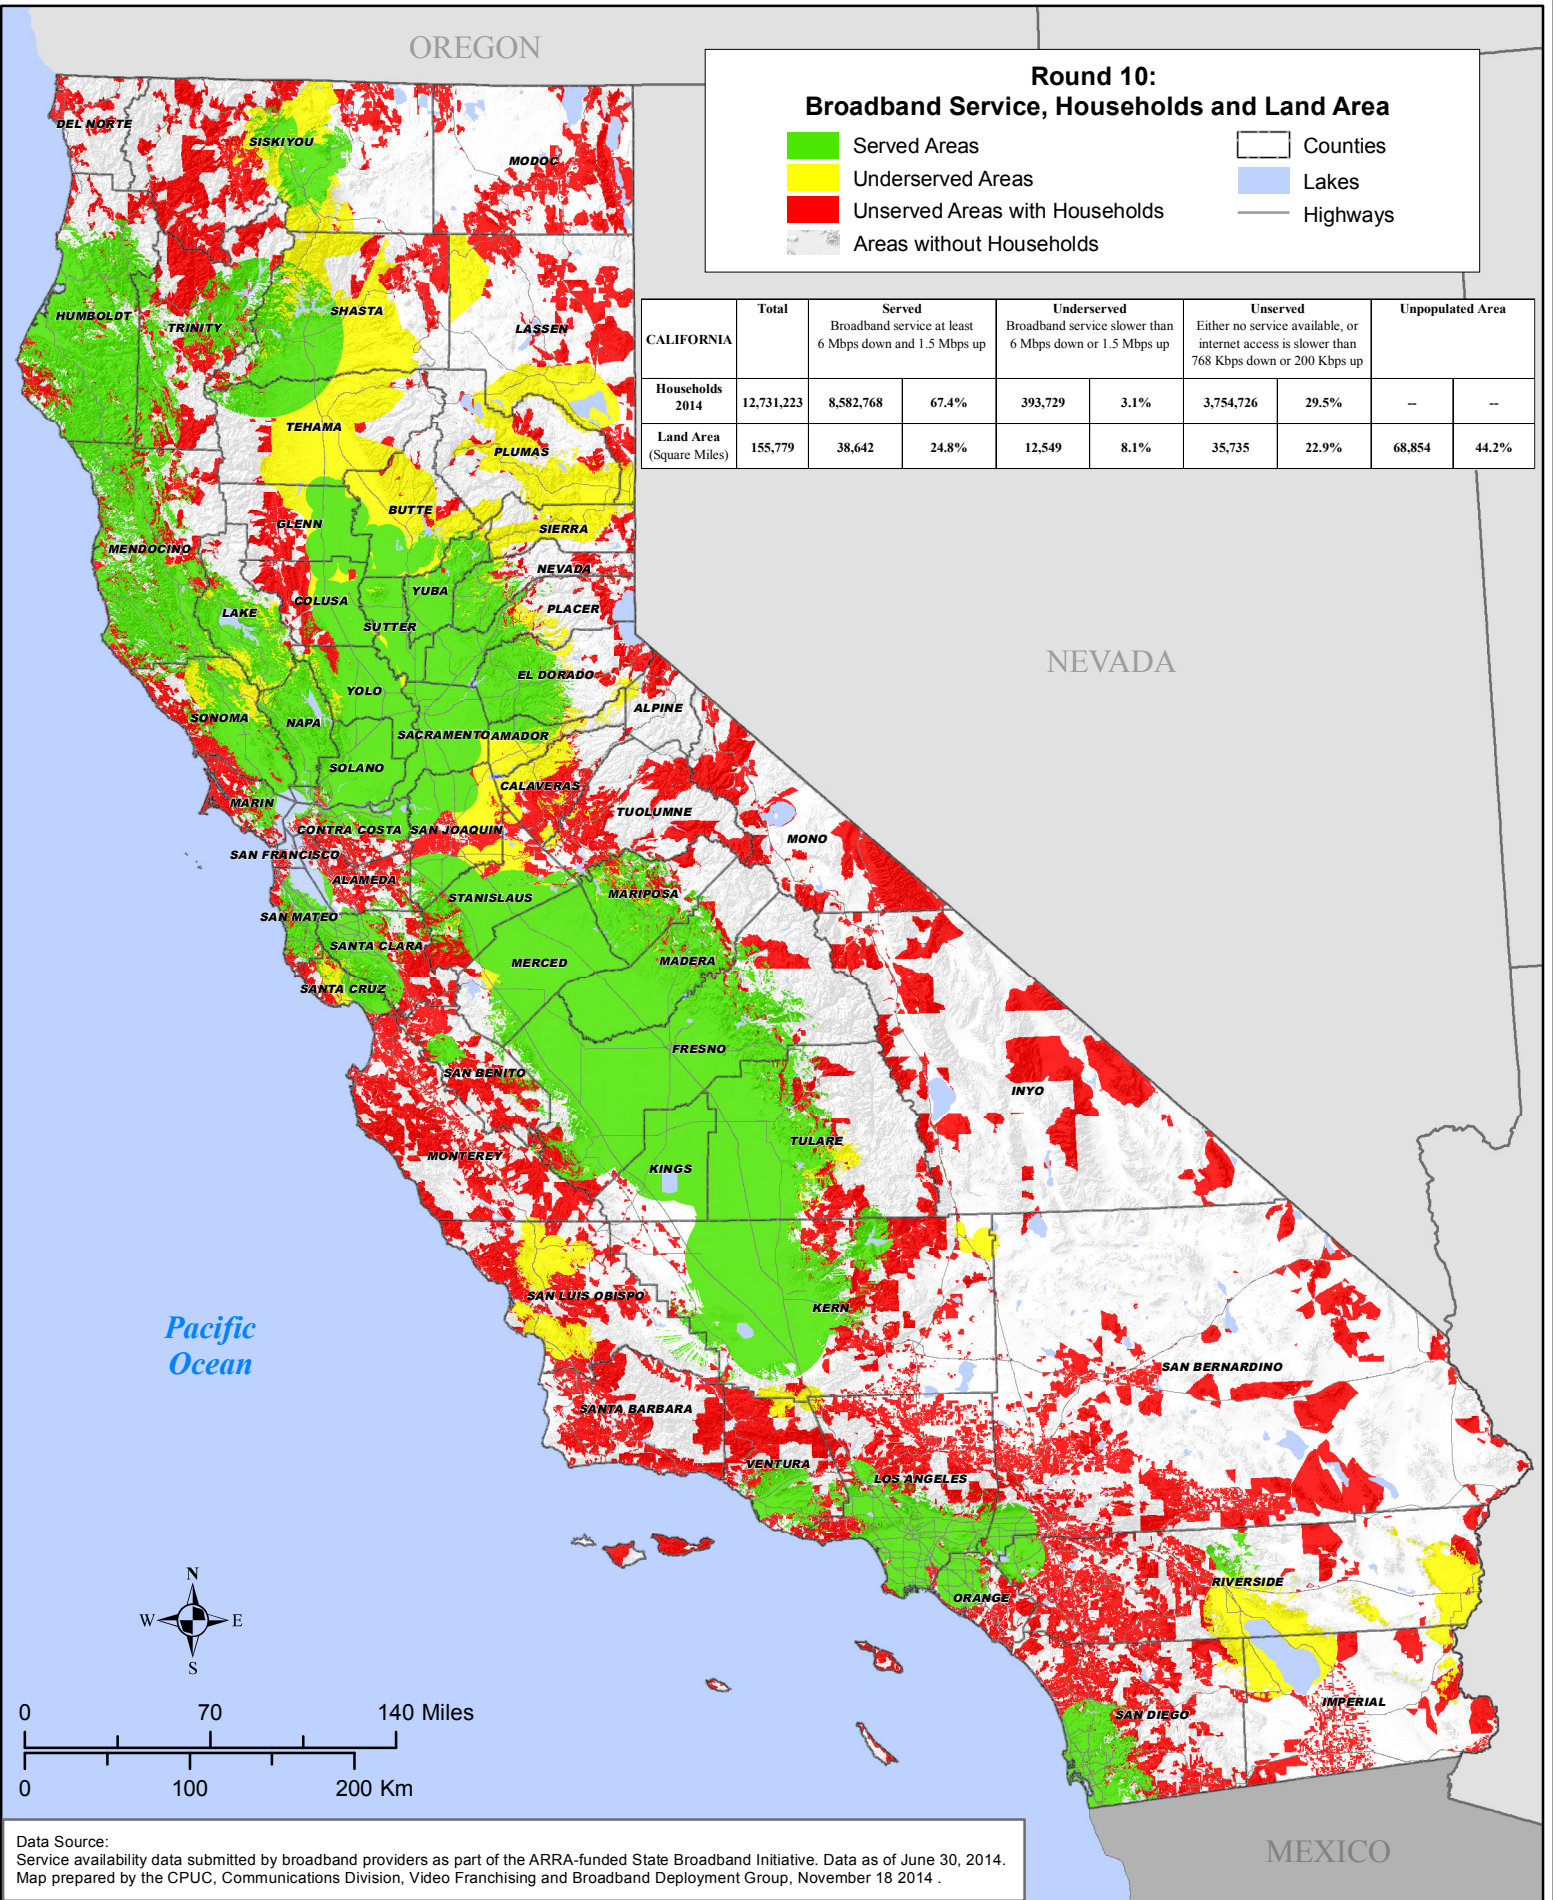

# STATE OF CALIFORNIA Fixed Wireless Broadband Availability

**Round 10:  
Broadband Service, Households and Land Area**

- Served Areas
- Underserved Areas
- Unserved Areas with Households
- Counties
- Lakes
- Highways

CALIFORNIA	Total	Served Broadband service at least 6 Mbps down and 1.5 Mbps up		Underserved Broadband service slower than 6 Mbps down or 1.5 Mbps up		Unserved Either no service available, or internet access is slower than 768 Kbps down or 200 Kbps up		Unpopulated Area						
		Households 2014	Land Area (Square Miles)	Households	Land Area	Households	Land Area	Households	Land Area					
	12,731,223	155,779	8,582,768	38,642	393,729	3,754,726	67.4%	24.8%	12,549	8.1%	35,735	22.9%	68,854	44.2%

Pacific  
Ocean

Data Source:  
Service availability data submitted by broadband providers as part of the ARRA-funded State Broadband Initiative. Data as of June 30, 2014.  
Map prepared by the CPUC, Communications Division, Video Franchising and Broadband Deployment Group, November 18 2014 .

MEXICO