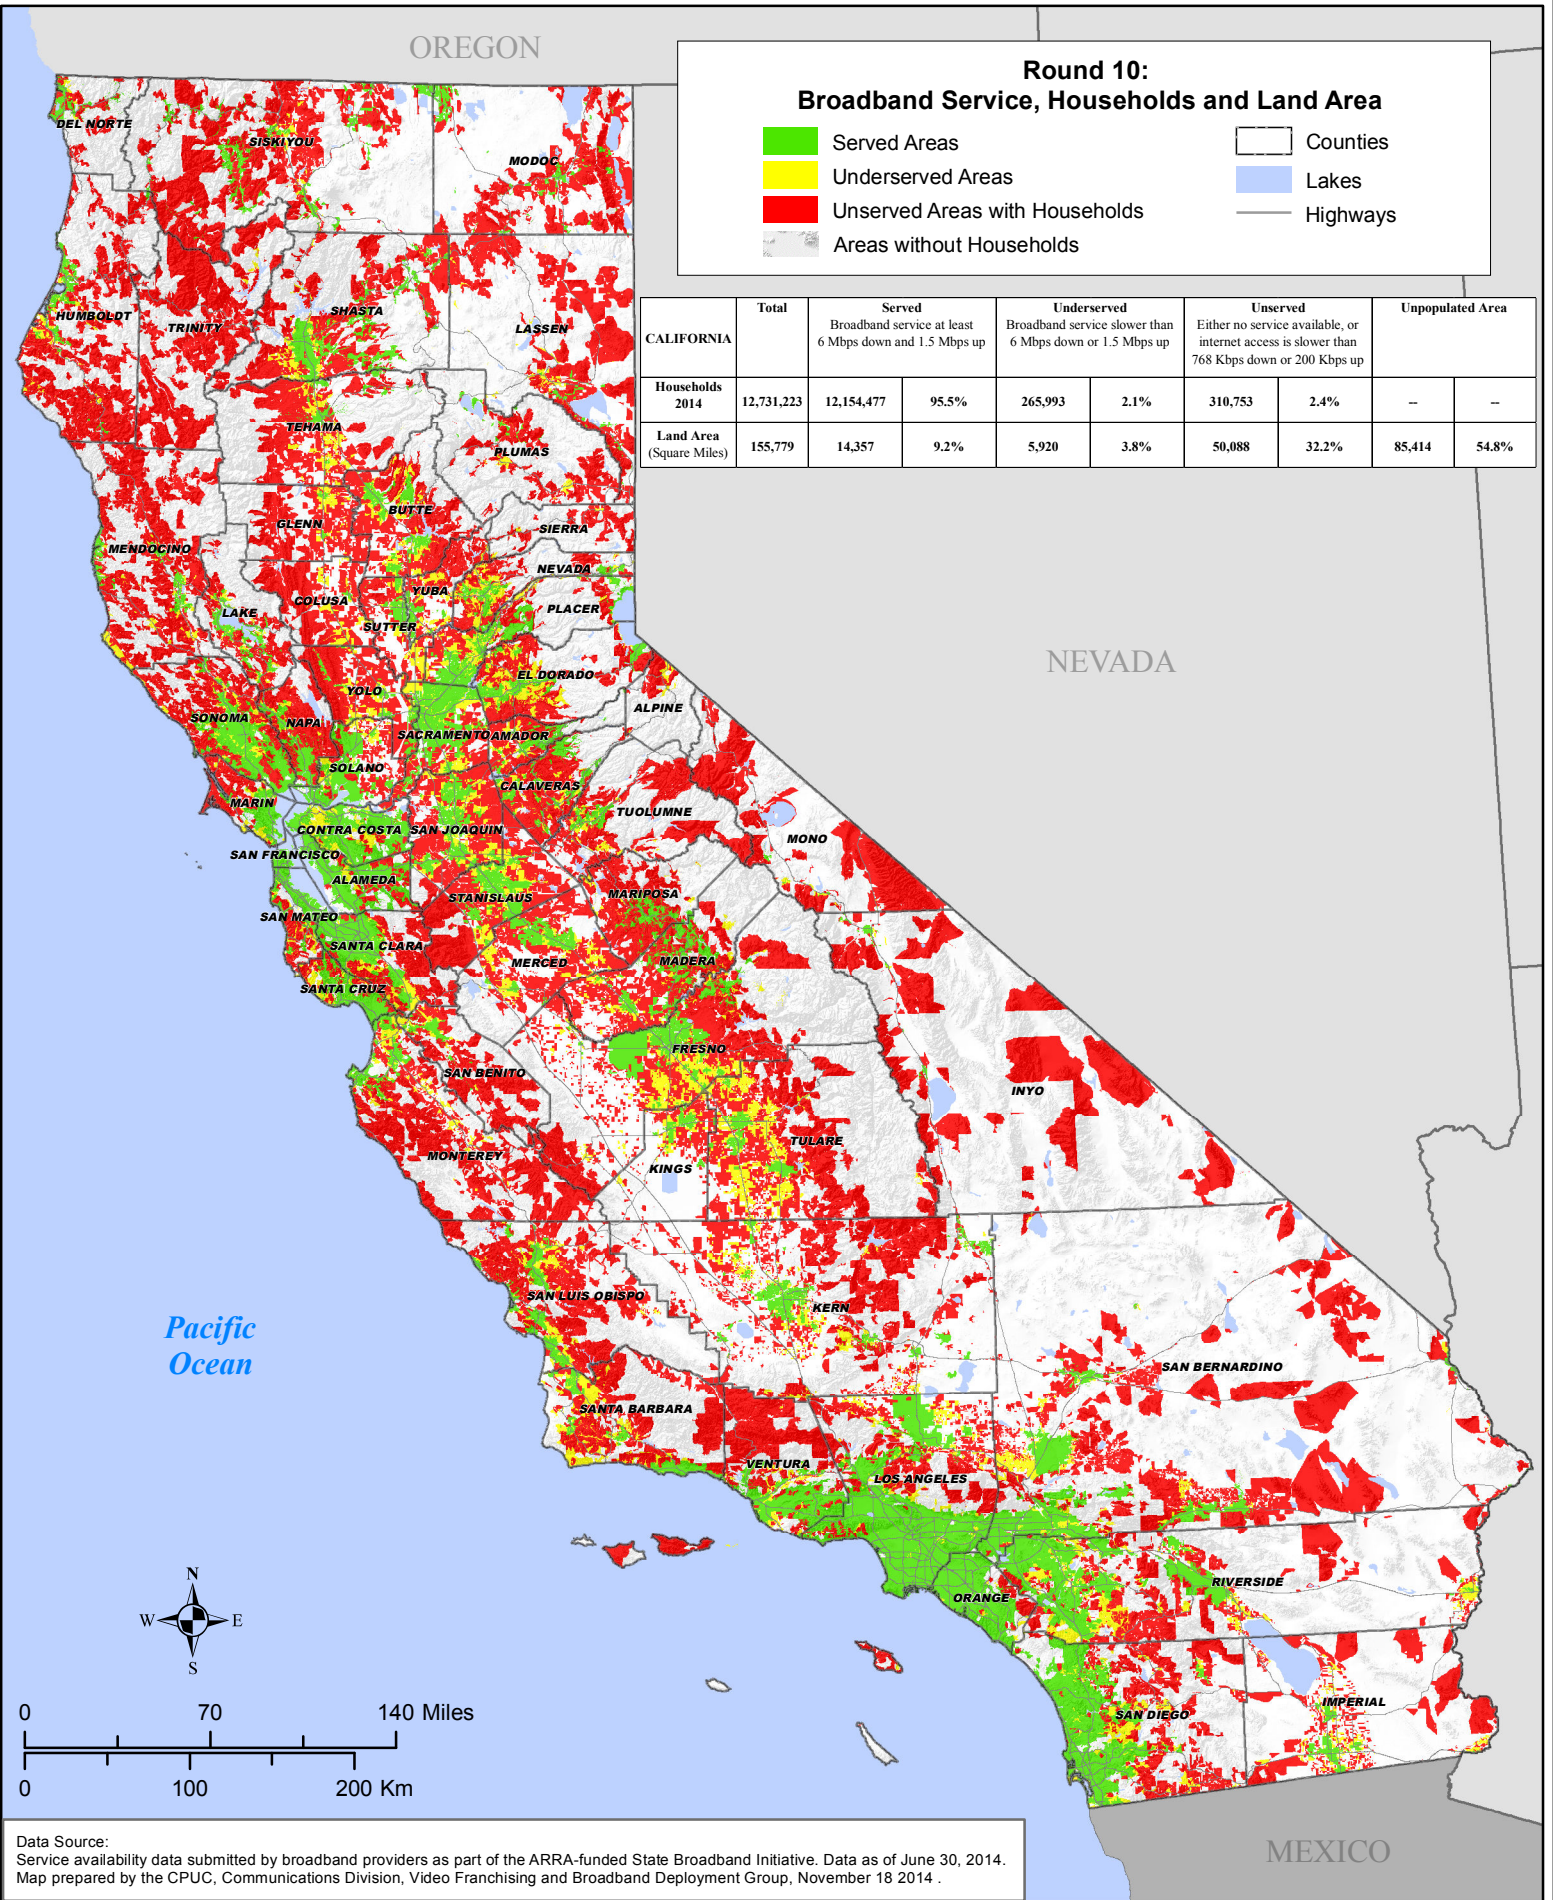

STATE OF CALIFORNIA Wireline Broadband Availability

**Round 10:
Broadband Service, Households and Land Area**

- Served Areas
- Underserved Areas
- Unserved Areas with Households
- Areas without Households
- Counties
- Lakes
- Highways

CALIFORNIA	Total	Served Broadband service at least 6 Mbps down and 1.5 Mbps up		Unserved Broadband service slower than 6 Mbps down or 1.5 Mbps up		Unserved Either no service available, or internet access is slower than 768 Kbps down or 200 Kbps up		Unpopulated Area	
		Households 2014	Land Area (Square Miles)	Households	Land Area	Households	Land Area	Households	Land Area
	12,731,223	12,154,477	95.5%	265,993	2.1%	310,753	2.4%	—	—
	155,779	14,357	9.2%	5,920	3.8%	50,088	32.2%	85,414	54.8%

Pacific Ocean

Data Source:
Service availability data submitted by broadband providers as part of the ARRA-funded State Broadband Initiative. Data as of June 30, 2014.
Map prepared by the CPUC, Communications Division, Video Franchising and Broadband Deployment Group, November 18 2014 .

MEXICO