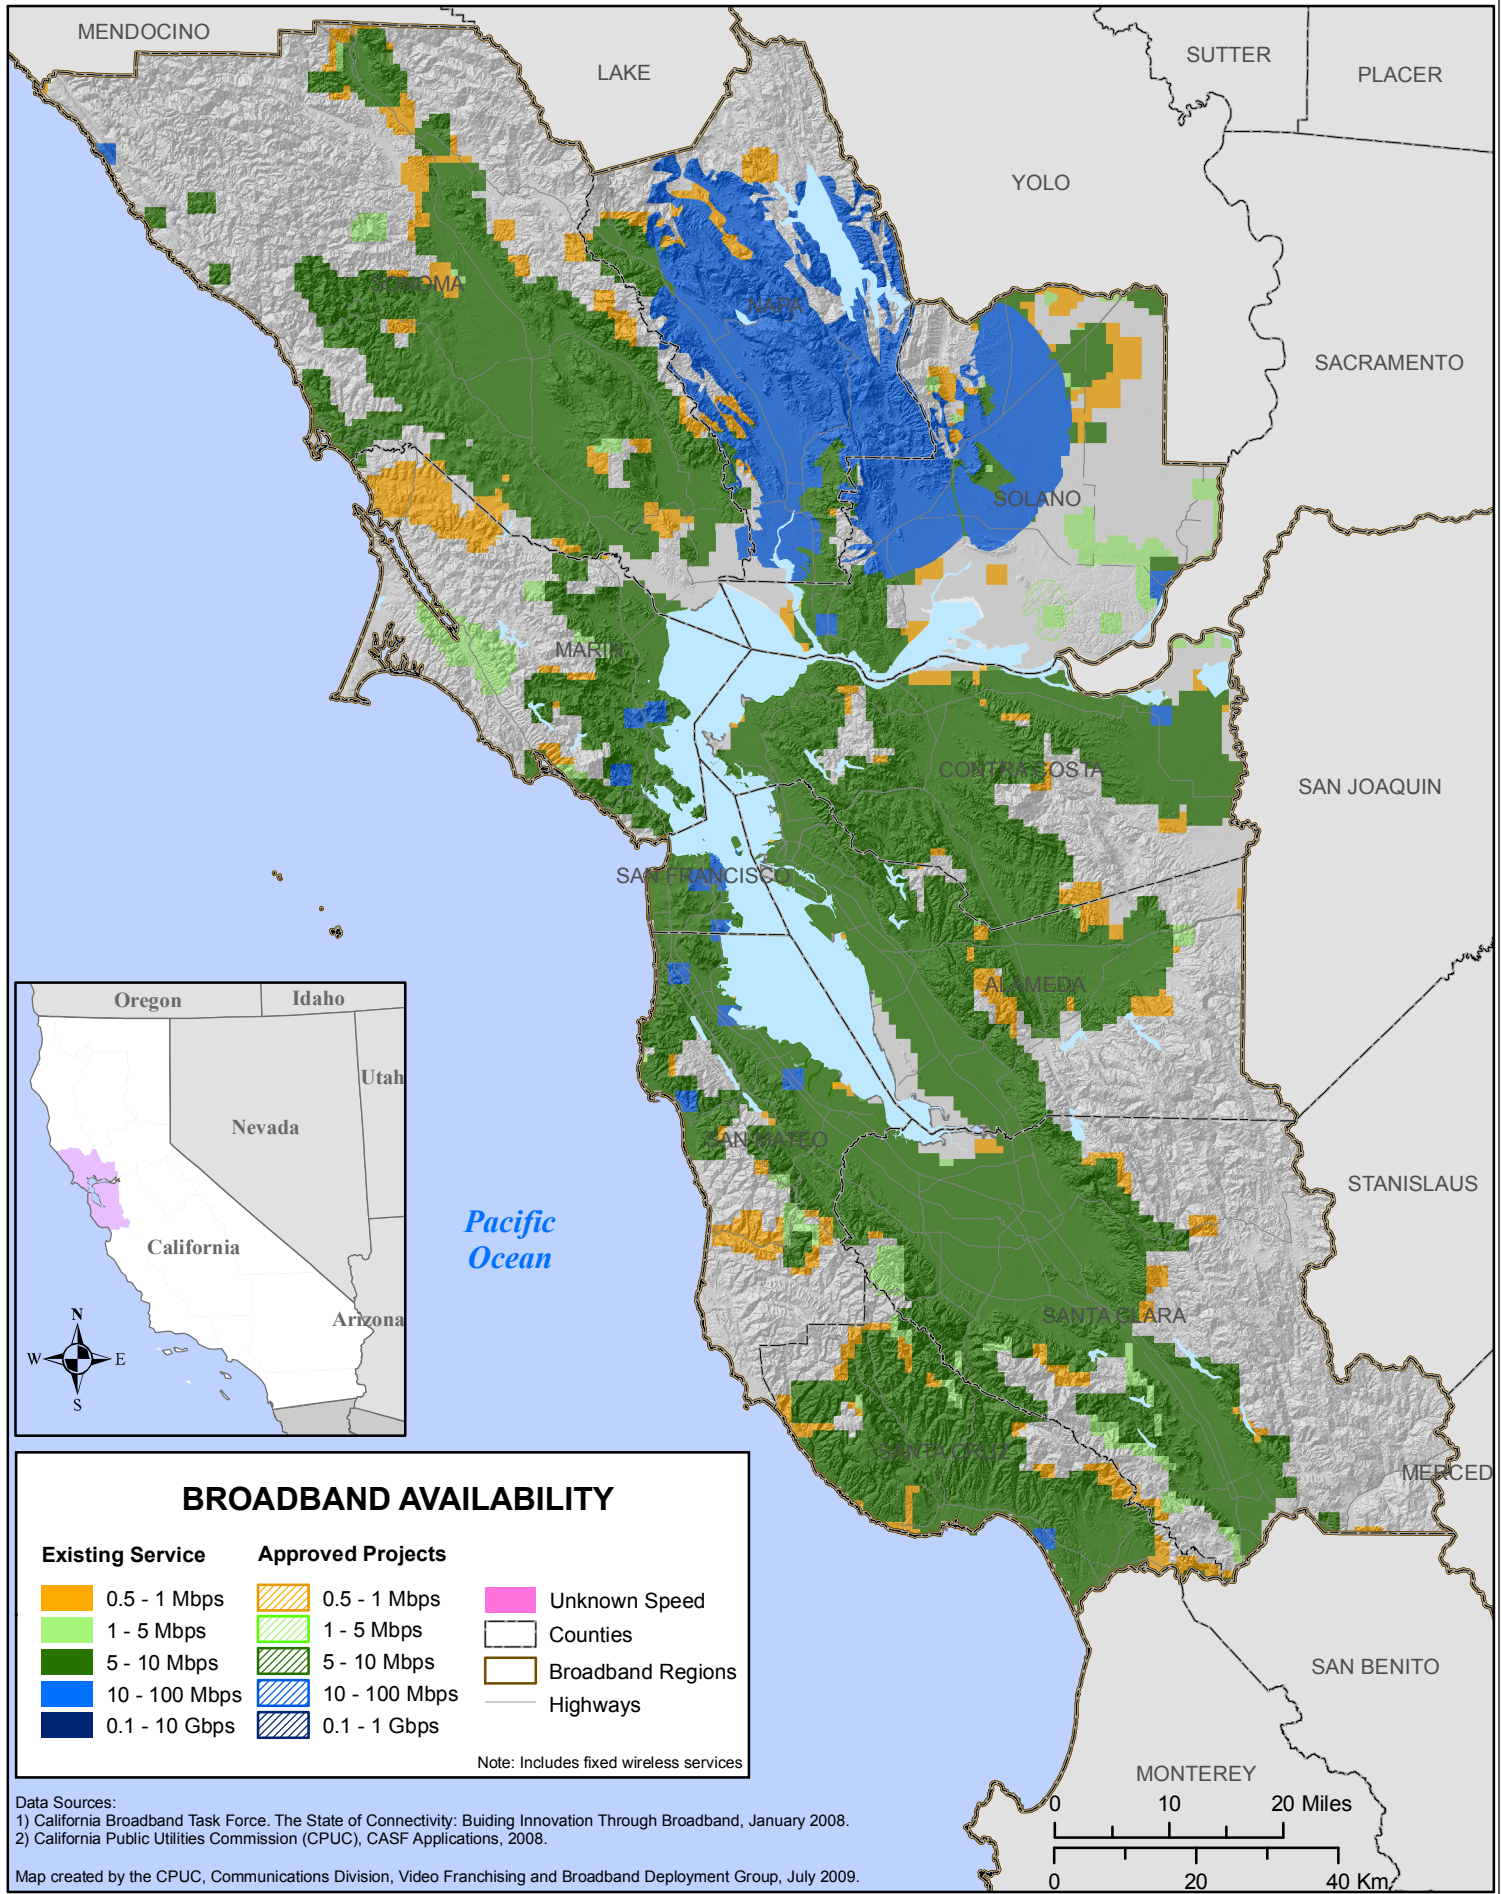

CALIFORNIA: BAY AREA REGION

Wireline and Fixed Wireless Broadband Availability

BROADBAND AVAILABILITY

Existing Service		Approved Projects			
	0.5 - 1 Mbps		0.5 - 1 Mbps		Unknown Speed
	1 - 5 Mbps		1 - 5 Mbps		Counties
	5 - 10 Mbps		5 - 10 Mbps		Broadband Regions
	10 - 100 Mbps		10 - 100 Mbps		Highways
	0.1 - 10 Gbps		0.1 - 1 Gbps		

Map created by the CPUC, Communications Division, Video Franchising and Broadband Deployment Group, July 2009.