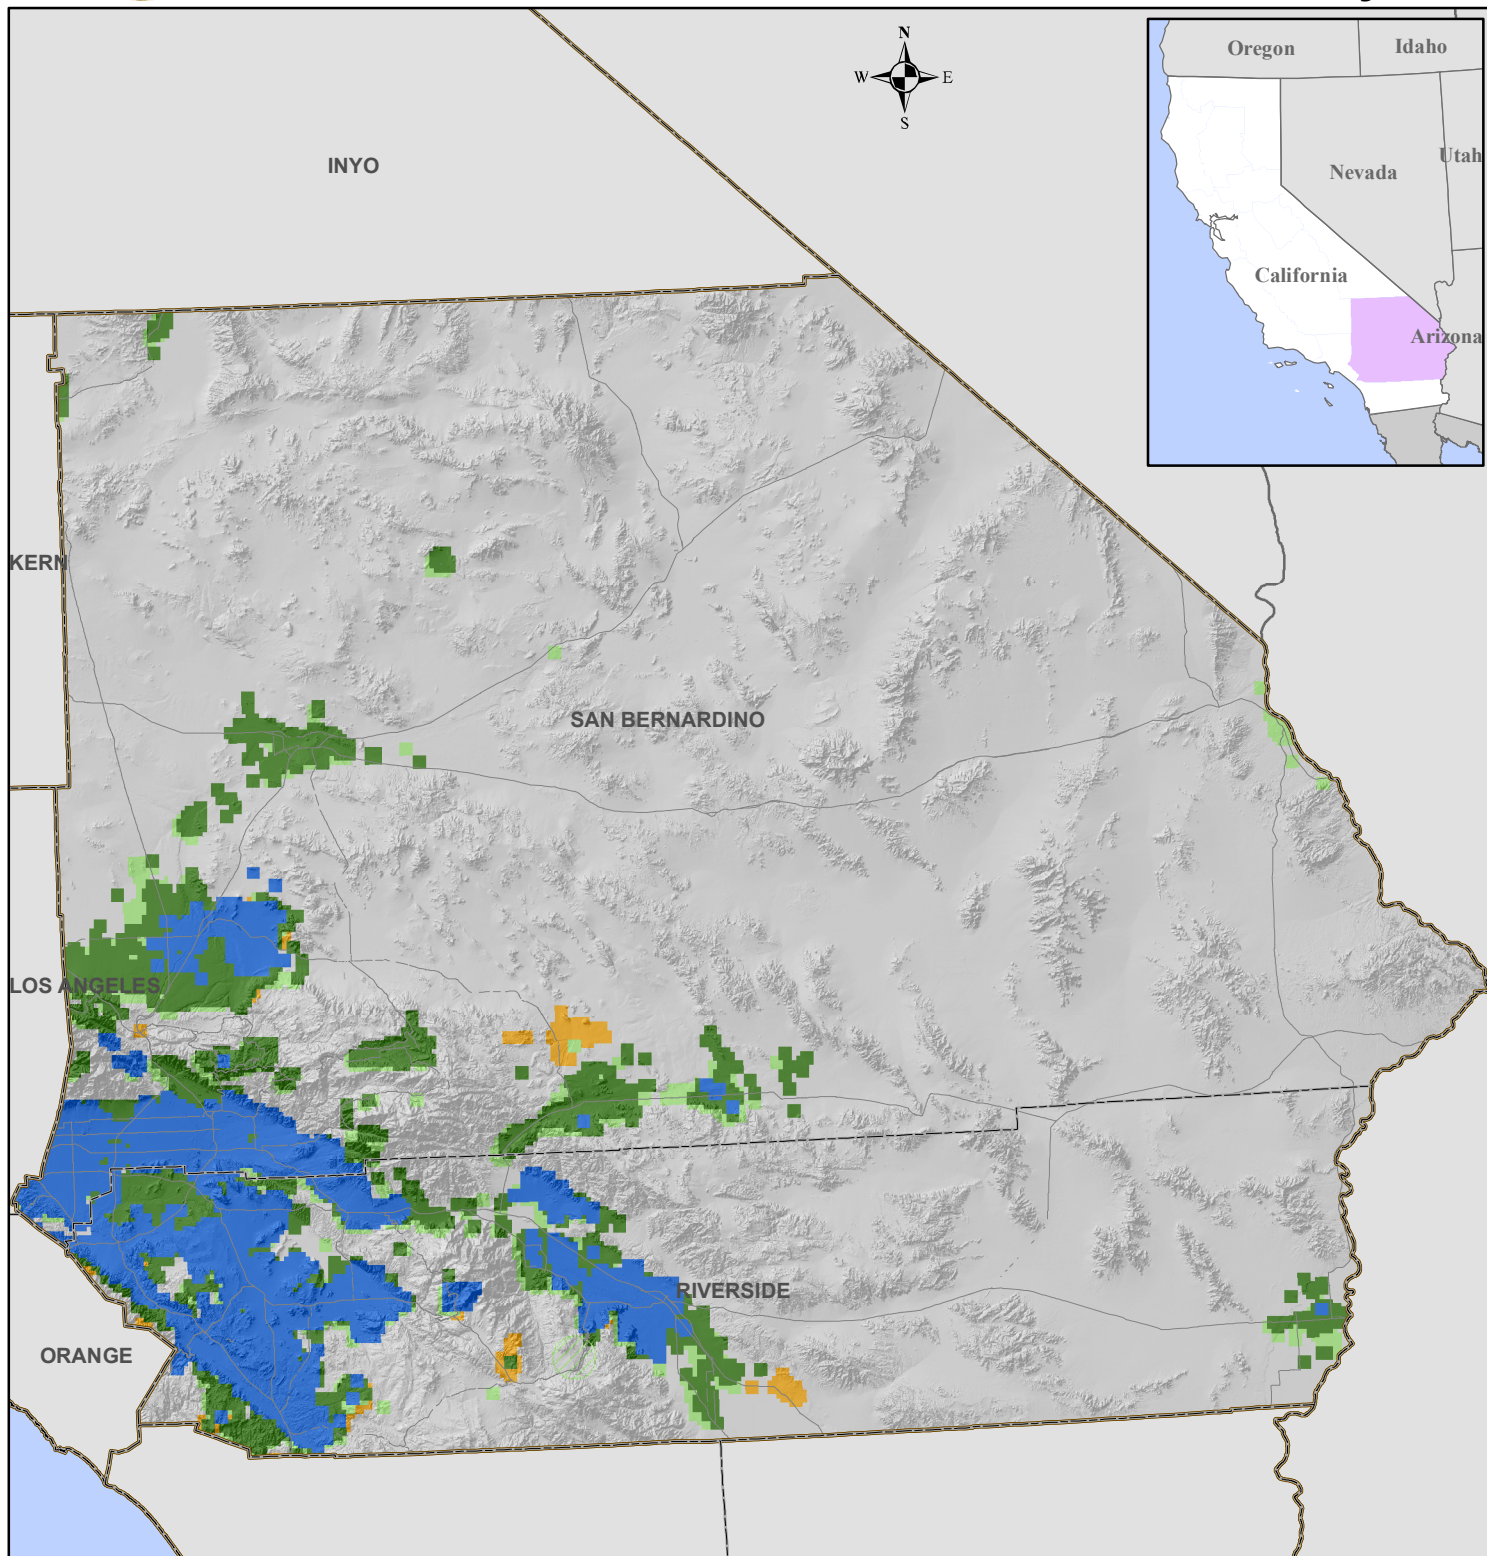

CALIFORNIA: INLAND EMPIRE REGION

Wireline and Fixed Wireless Broadband Availability

BROADBAND AVAILABILITY

Existing Service

- 0.5 - 1 Mbps
- 1 - 5 Mbps
- 5 - 10 Mbps
- 10 - 100 Mbps
- 0.1 - 10 Gbps

Approved Projects

- 0.5 - 1 Mbps
- 1 - 5 Mbps
- 5 - 10 Mbps
- 10 - 100 Mbps
- 0.1 - 1 Gbps

- Unknown Speed
- Counties
- Broadband Regions
- Highways

Note: Includes fixed wireless services

IMPERIAL

Data Sources:
 1) California Broadband Task Force, The State of Connectivity: Building Innovation Through Broadband, January 2008.
 2) California Public Utilities Commission (CPUC), CASF Applications, 2008.
 Map created by the CPUC, Communications Division, Video Franchising and Broadband Deployment Group, July 2009.