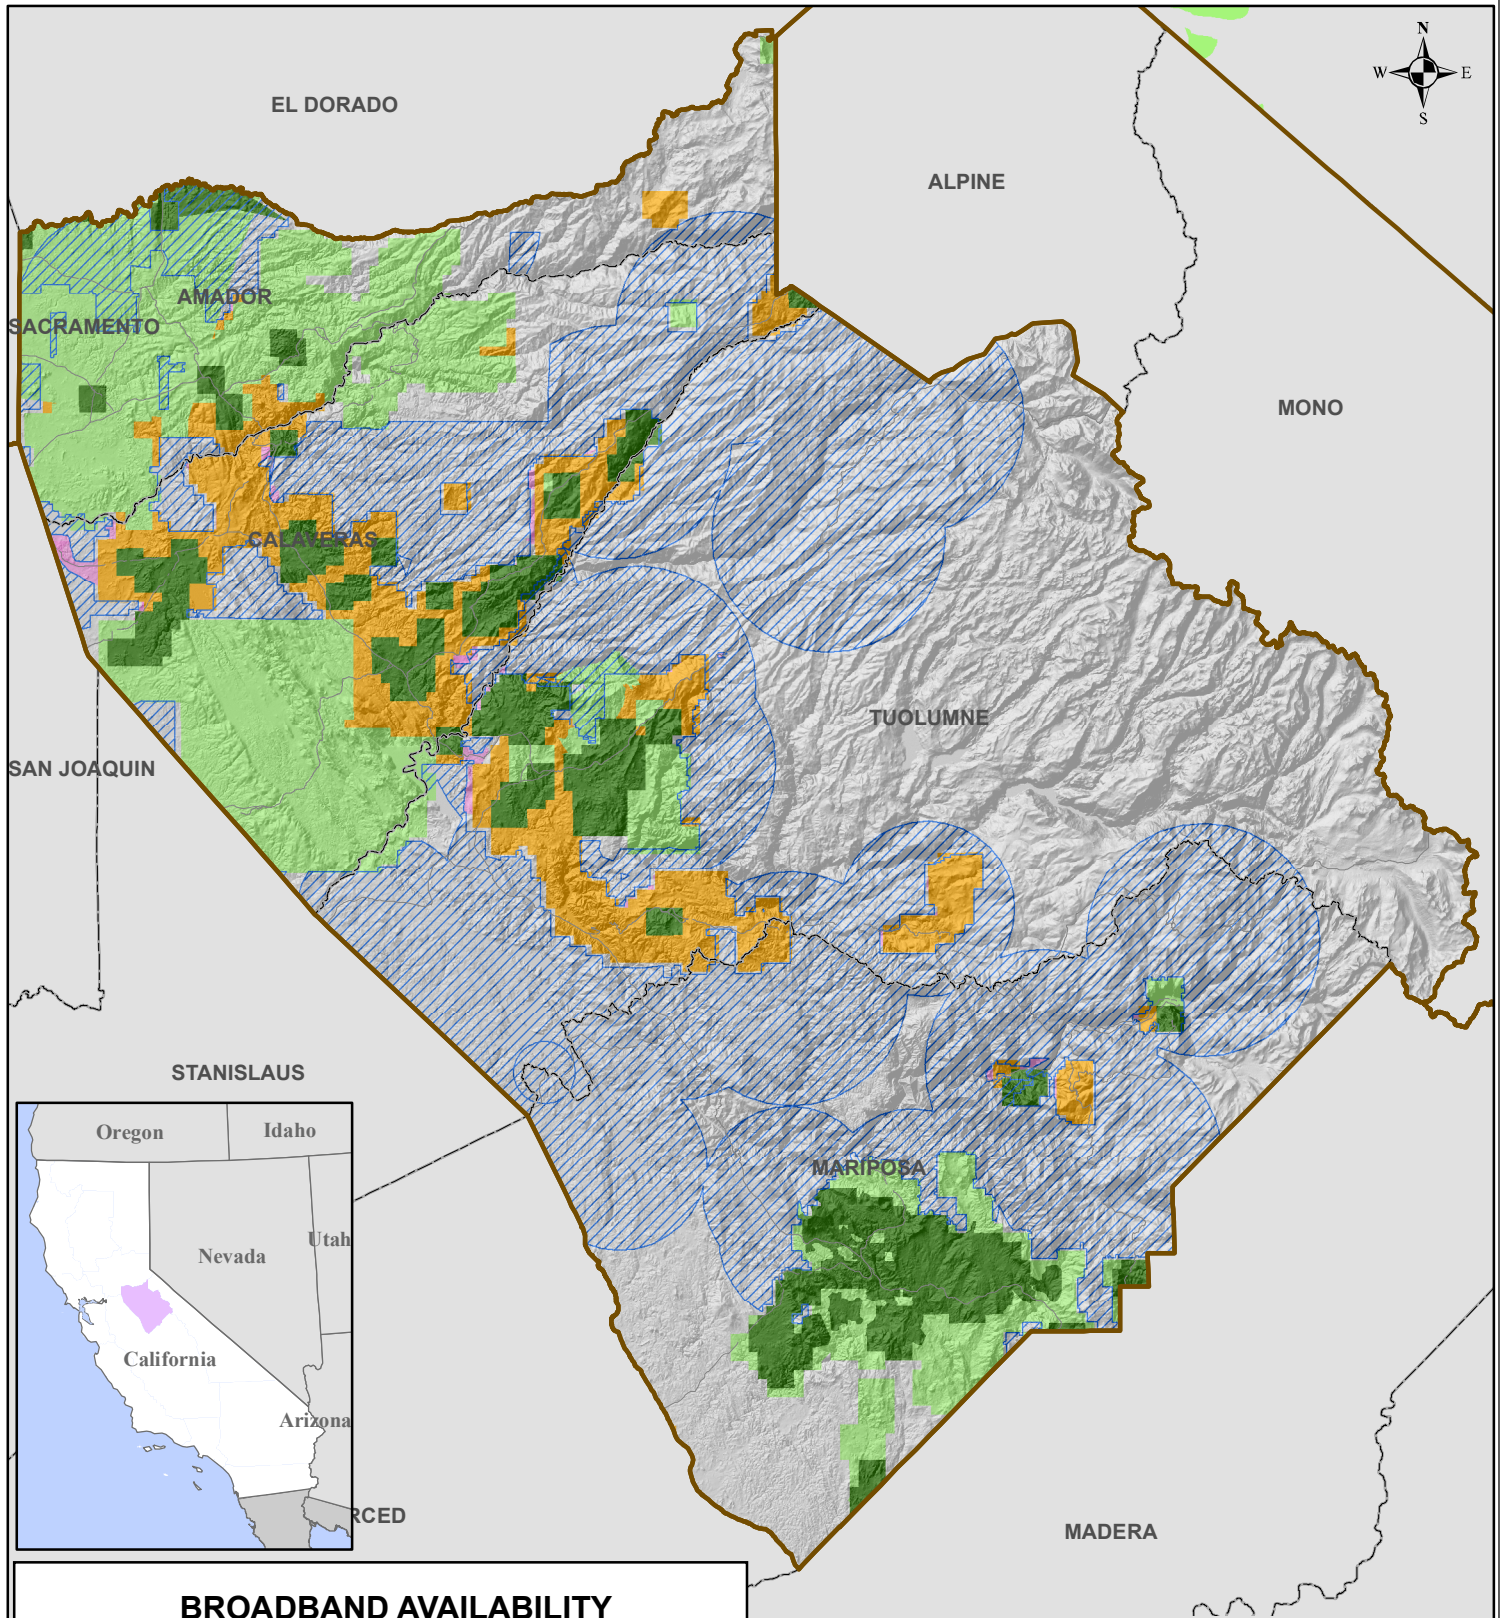

CALIFORNIA: MOTHER LODE REGION

Wireline and Fixed Wireless Broadband Availability

BROADBAND AVAILABILITY

Existing Service

- 0.5 - 1 Mbps
- 1 - 5 Mbps
- 5 - 10 Mbps
- 10 - 100 Mbps
- 0.1 - 10 Gbps

Approved Projects

- 0.5 - 1 Mbps
- 1 - 5 Mbps
- 5 - 10 Mbps
- 10 - 100 Mbps
- 0.1 - 1 Gbps

- Unknown Speed
- Counties
- Broadband Regions
- Highways

Note: Includes fixed wireless services

Data Source...

- 1) California Broadband Task Force. The State of Connectivity: Building Innovation Through Broadband, January 2008.
 - 2) California Public Utilities Commission (CPUC), CASF Applications, 2008.
- Map created by the CPUC, Communications Division, Video Franchising and Broadband Deployment Group, July 2009.