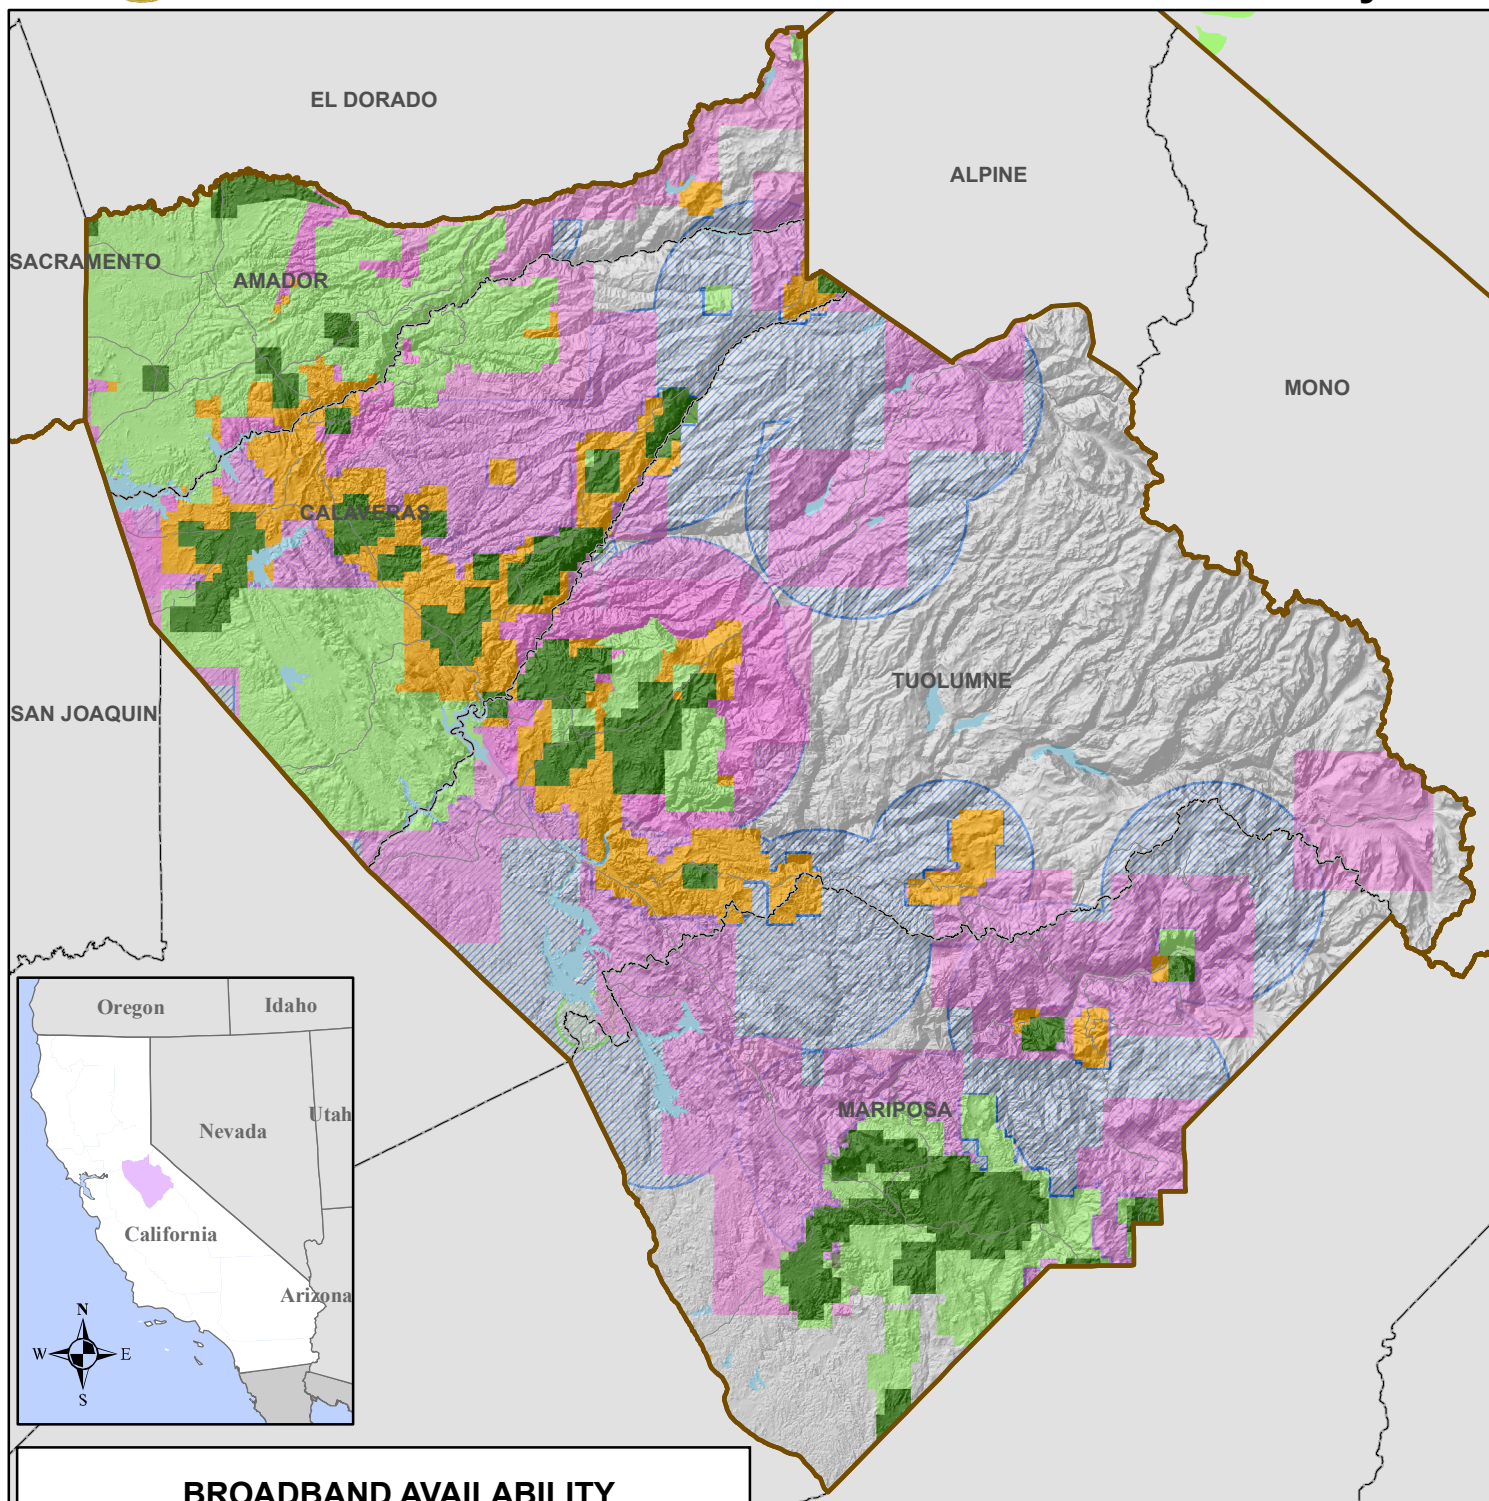

# CALIFORNIA: MOTHER LODE REGION

## Wireline and Fixed Wireless Broadband Availability

### BROADBAND AVAILABILITY

#### Existing Service

- 0.5 - 1 Mbps
- 1 - 5 Mbps
- 5 - 10 Mbps
- 10 - 100 Mbps
- 0.1 - 1 Gbps