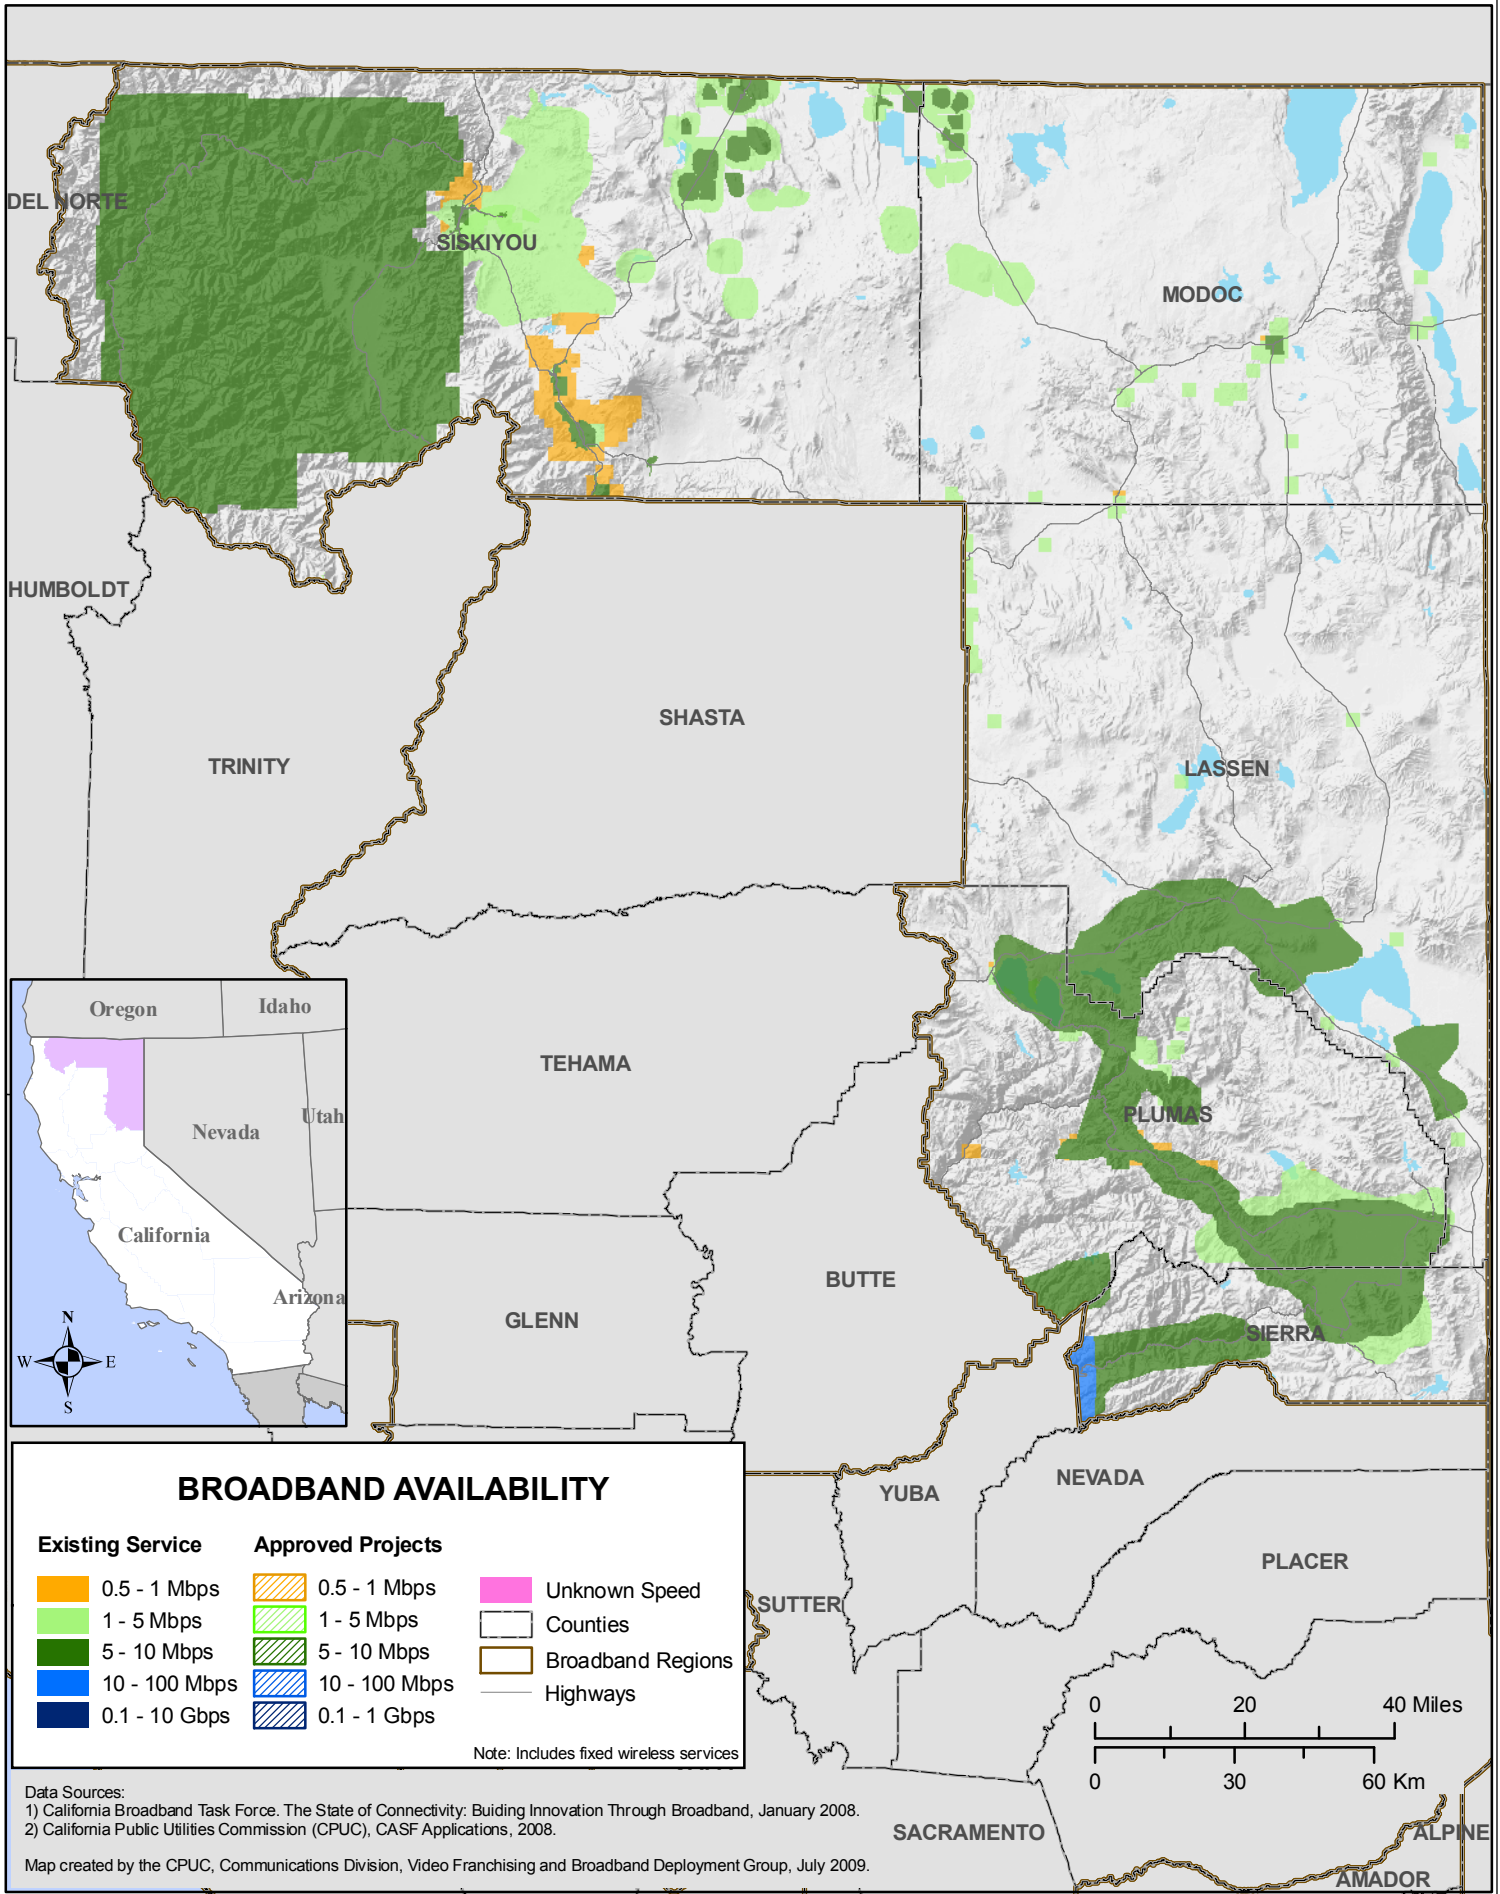

# CALIFORNIA: NORTHERN SIERRA REGION

## Wireline Broadband Availability

Data Sources:  
 1) California Broadband Task Force. The State of Connectivity: Building Innovation Through Broadband, January 2008.  
 2) California Public Utilities Commission (CPUC), CASF Applications, 2008.

Map created by the CPUC, Communications Division, Video Franchising and Broadband Deployment Group, July 2009.