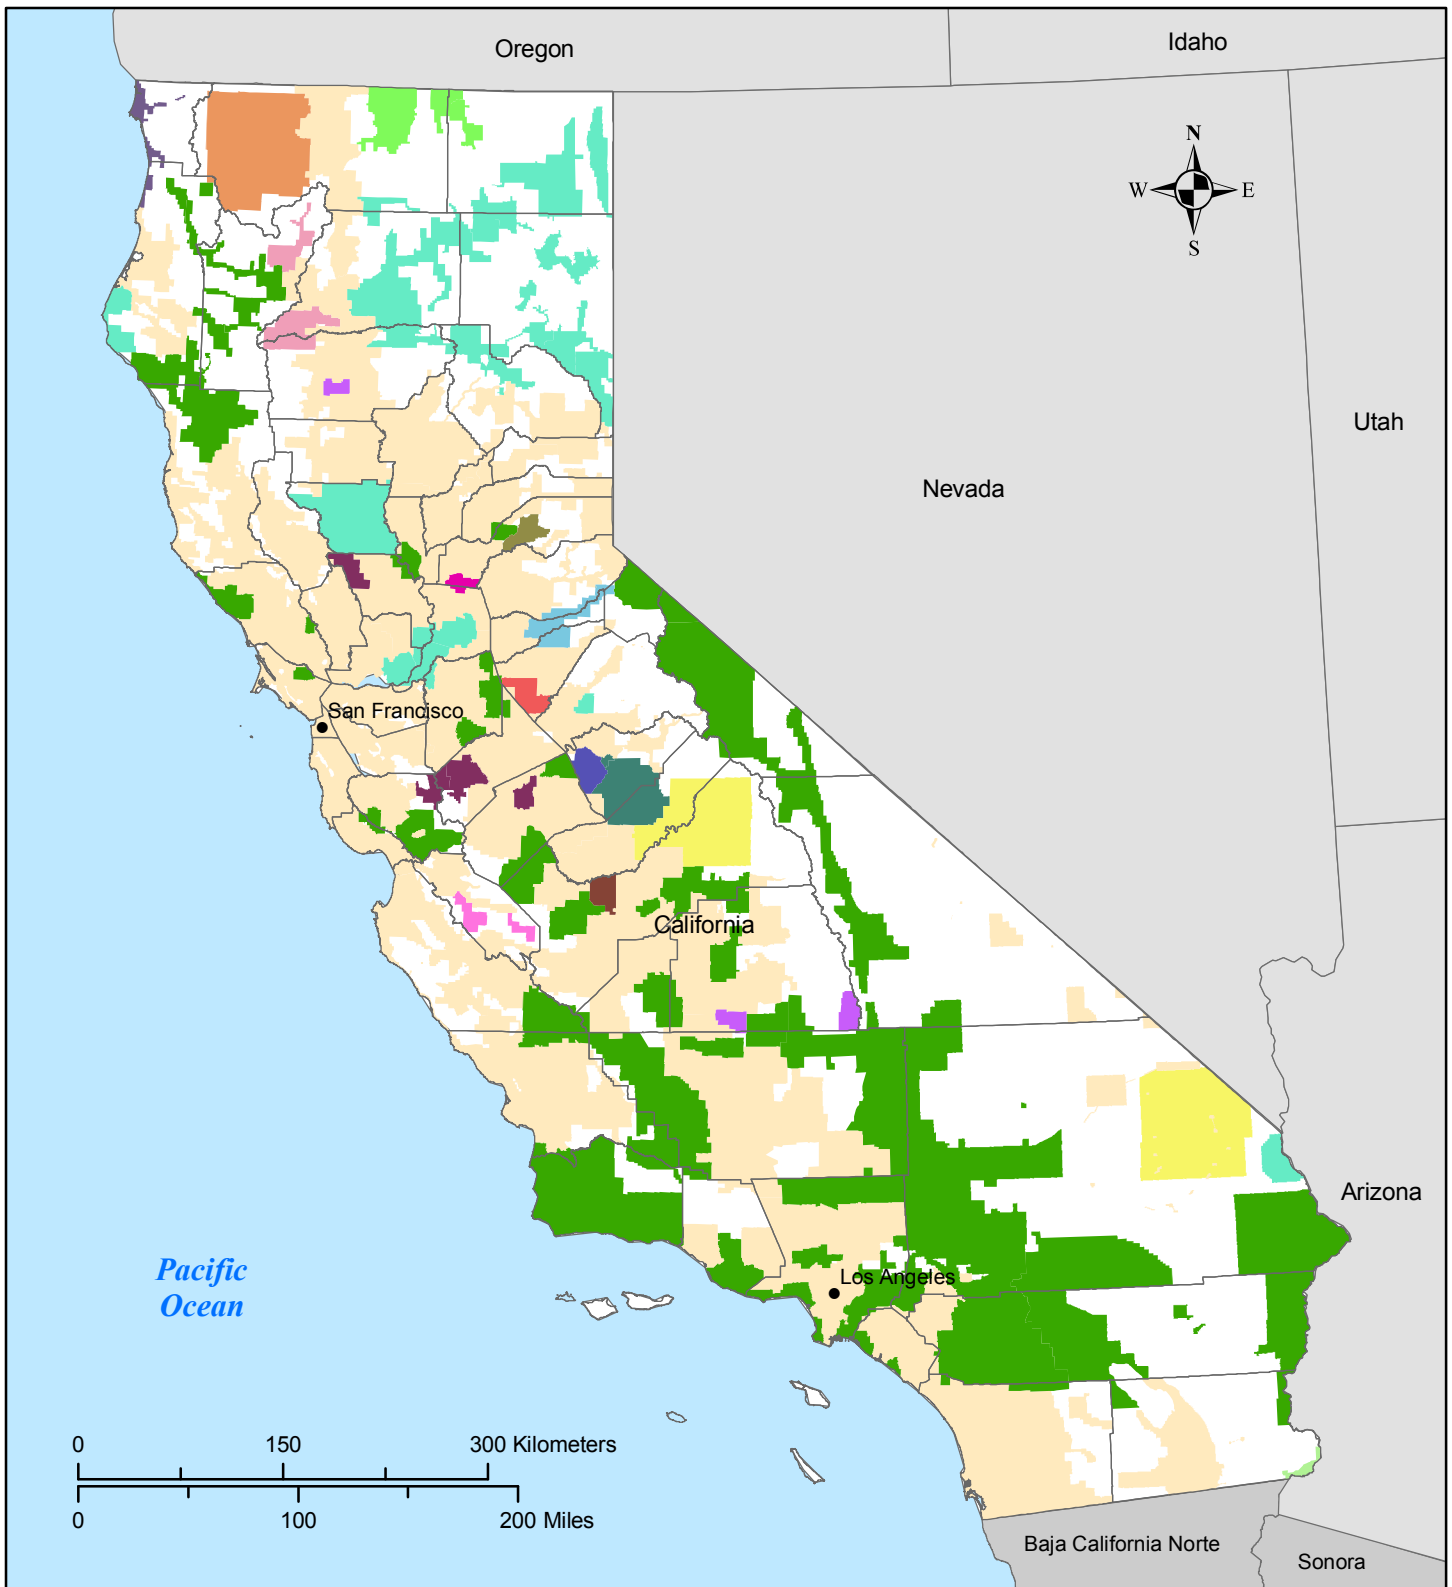

ILEC TERRITORIES IN CALIFORNIA - December 2008

ILEC Territories

AT&T California	Frontier/Citizens	Pinnacles	TDS Telecom	unfiled territory
Cal-Ore	Global Valley Networks	Ponderosa	Verizon California	
Calaveras	Happy Valley	Sierra	Verizon West Coast	
Ducor	Hornitos	Siskiyou	Volcano	
Foresthill	Kerman	SureWest	Winterhaven