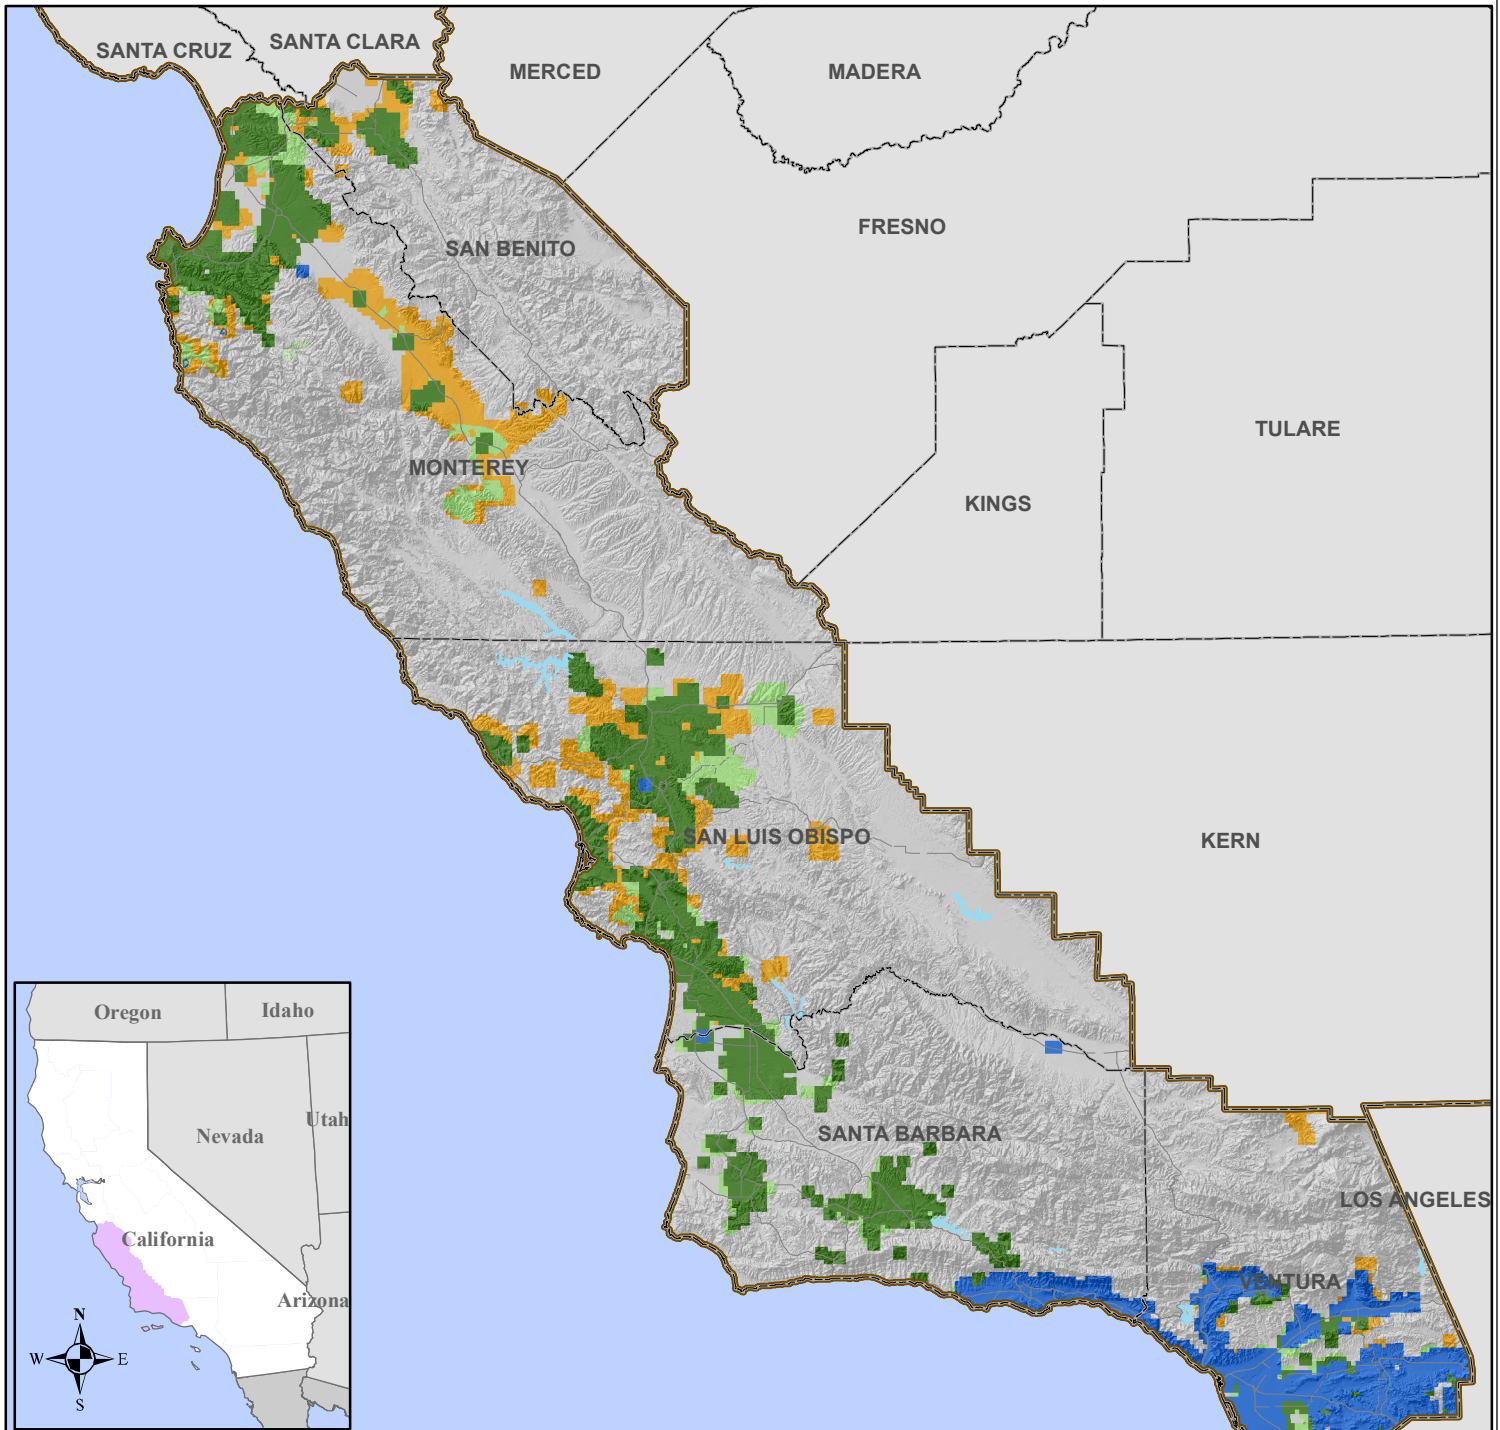

CALIFORNIA: CENTRAL COAST REGION

Wireline and Fixed Wireless Broadband Availability

BROADBAND AVAILABILITY

Existing Service

- 0.5 - 1 Mbps
- 1 - 5 Mbps
- 5 - 10 Mbps
- 10 - 100 Mbps
- 0.1 - 10 Gbps

Approved Projects

Map created by the CPUC, Communications Division, Video Franchising and Broadband Deployment Group, August 2009.