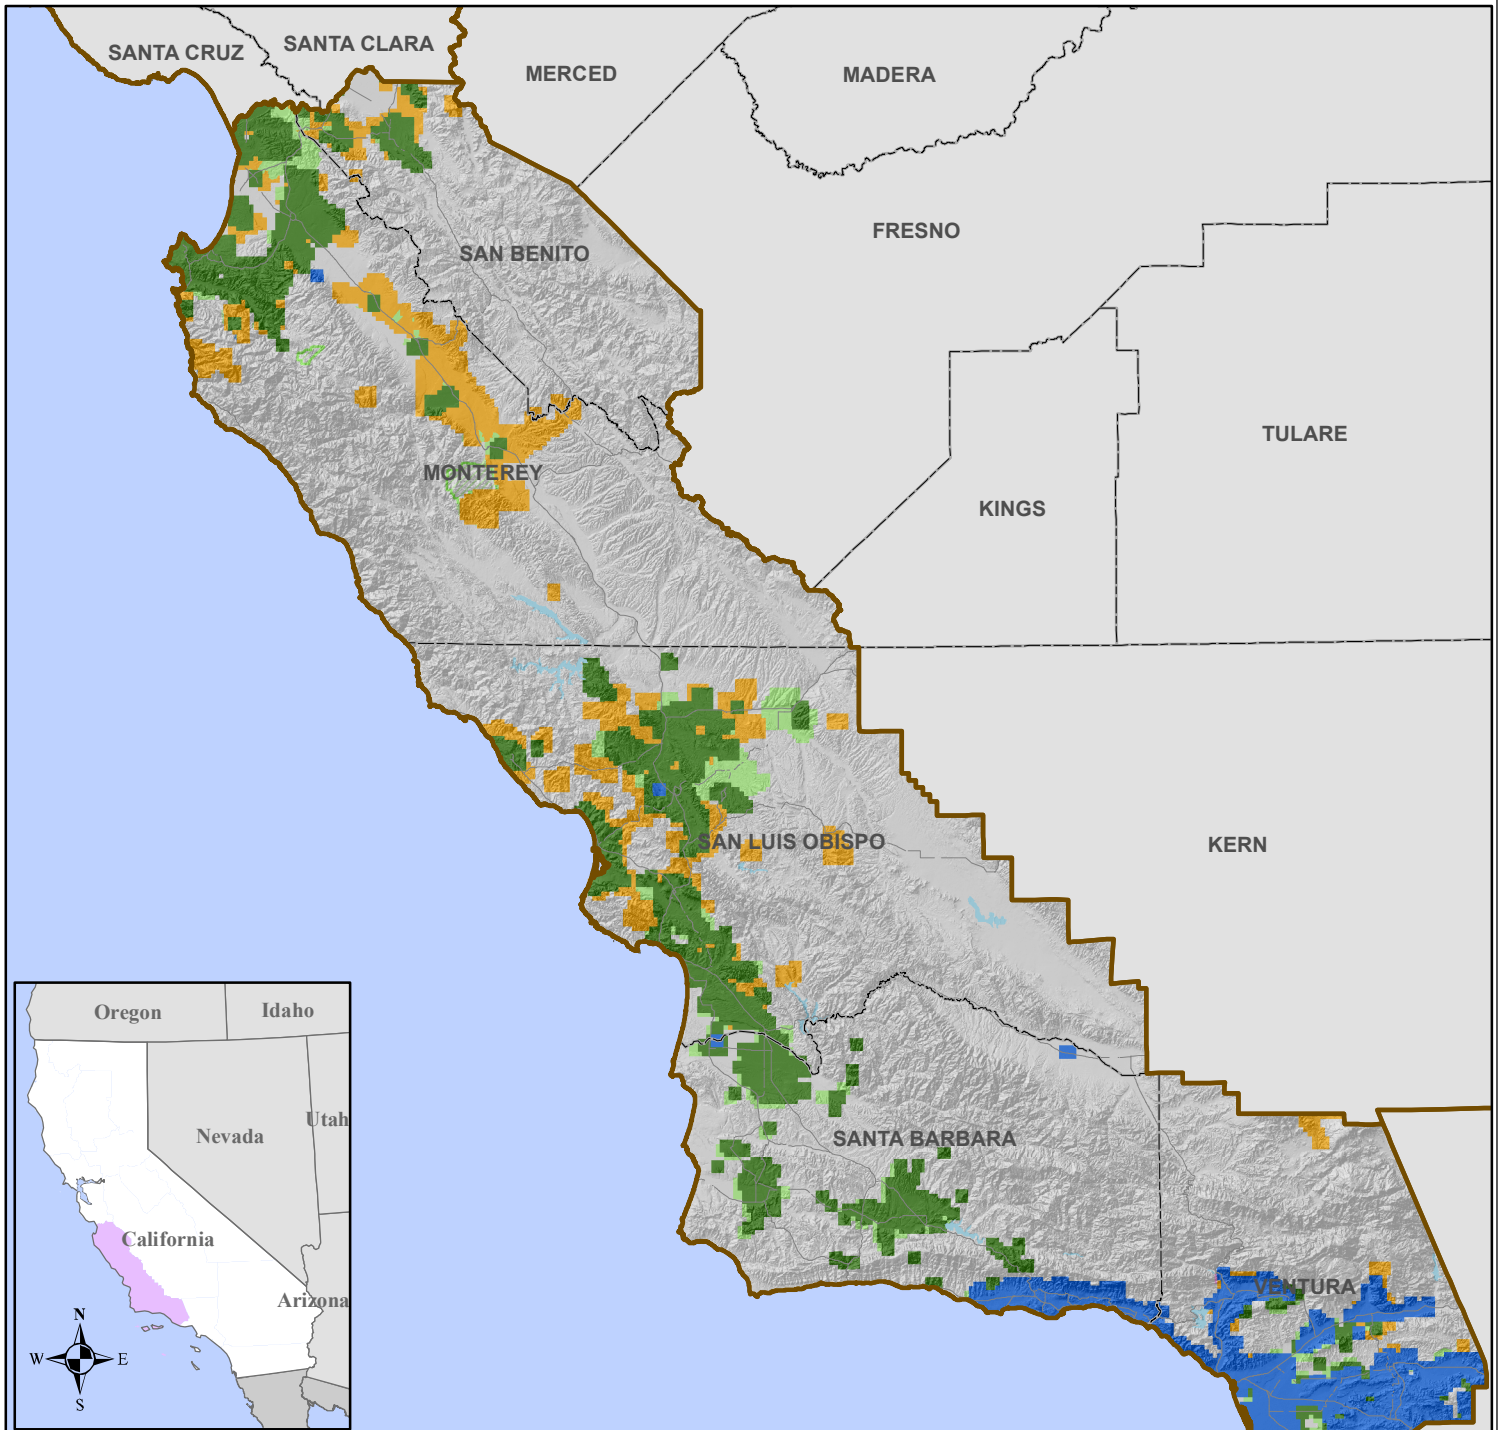

# CALIFORNIA: CENTRAL COAST REGION

## Wireline and Fixed Wireless Broadband Availability

### BROADBAND AVAILABILITY

#### Existing Service

- 0.5 - 1 Mbps
- 1 - 5 Mbps
- 5 - 10 Mbps
- 10 - 100 Mbps
- 0.1 - 10 Gbps