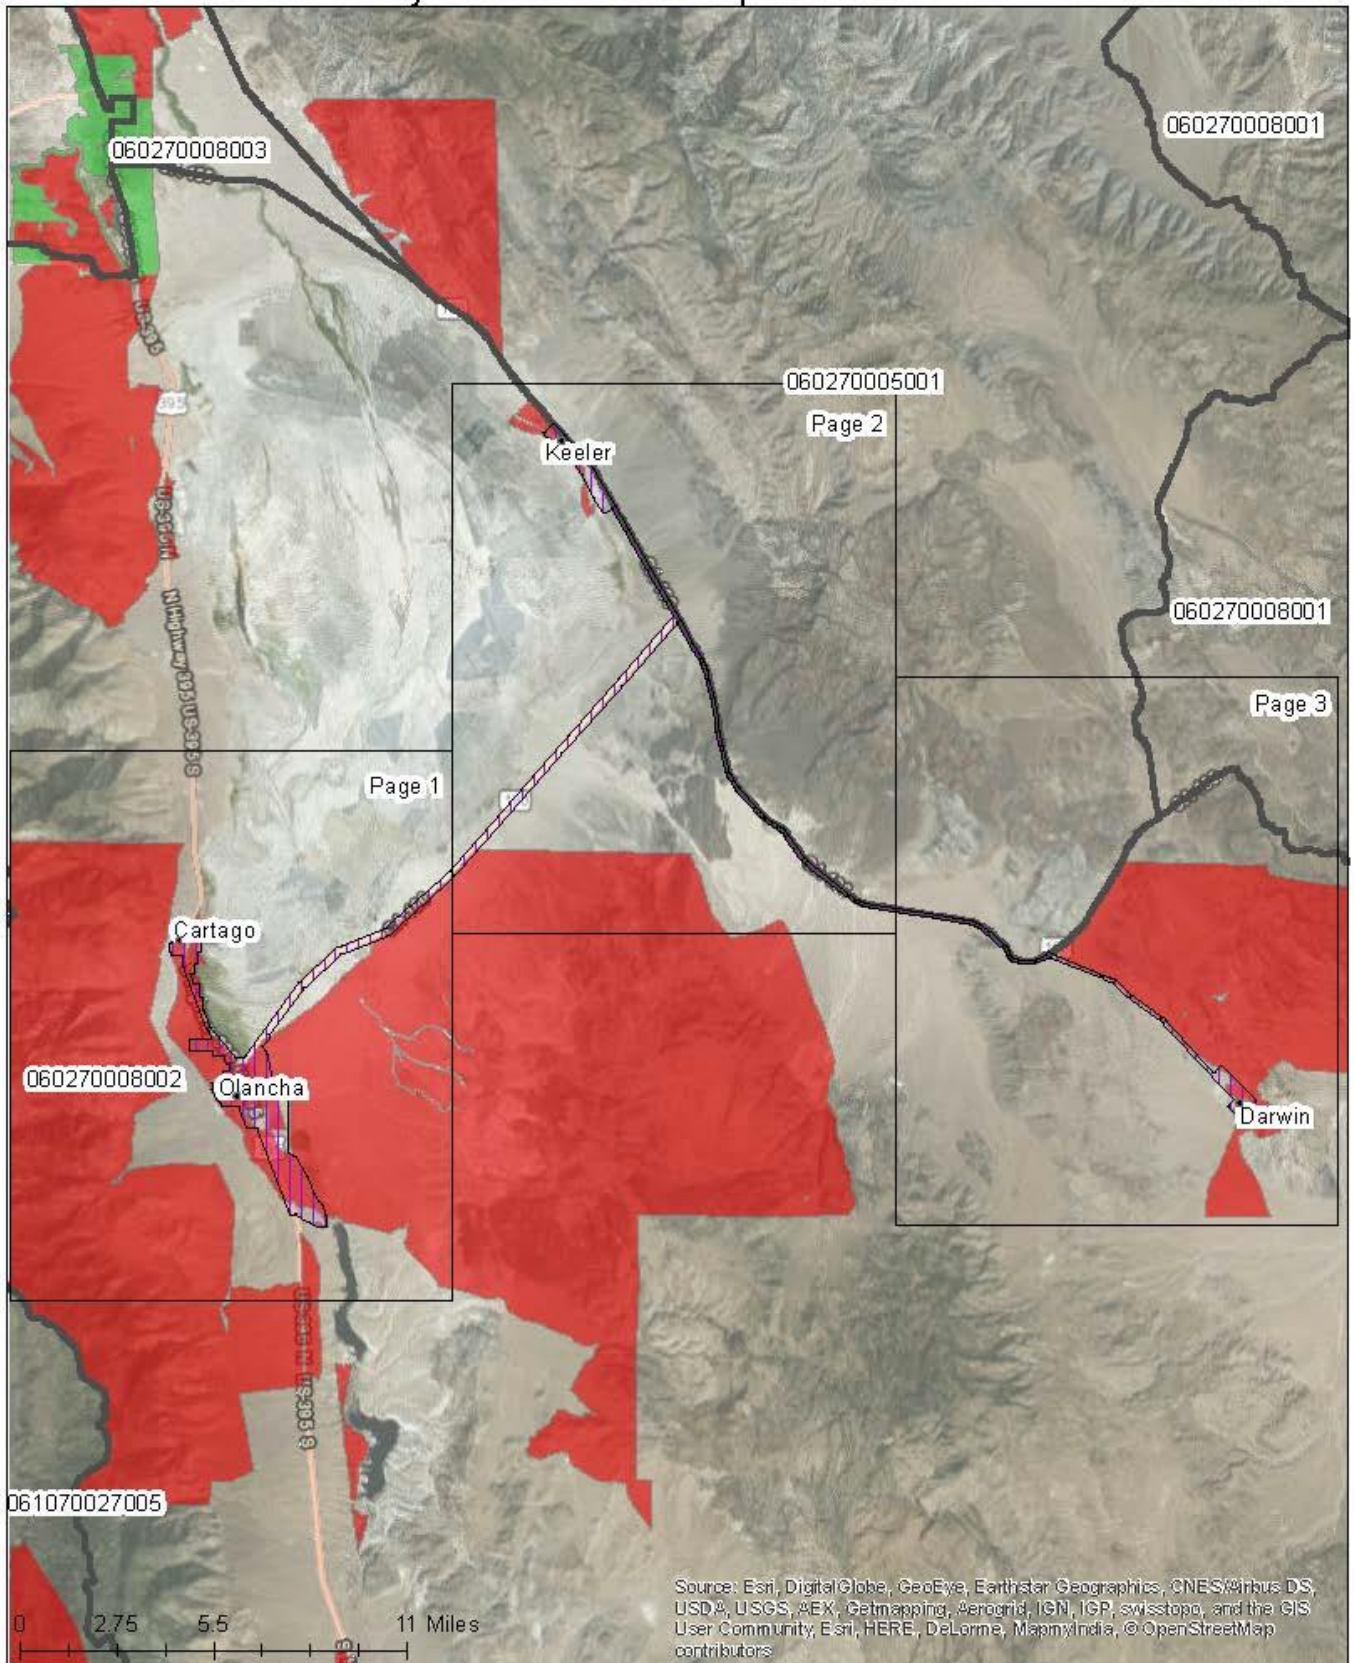

South Inyo Broadband

**Proposed Project Location:**

South Inyo County

**Project Type:**

Last Mile, with a 20-Mile Middle Mile component to serve the extremely remote community of Darwin. Total Project Costs: \$4,415,802

**CASF Funding Request:**

\$3,091,061

**Description of the Project:**

The South Inyo Broadband Project will serve four communities in the southern part of Inyo County. The proposed project will support a long-term, county initiative that leverages the Commission's Digital 395 investment in forming a Gigabit Regional Network for the Eastern Sierra. The proposed project will serve the Census Defined Places (CDPs) of Olancha, Cartago, Keeler and Darwin.

The proposed solution is a Fiber-to-the-Premises (FTTP) Last Mile network utilizing Point-to-Point Protocol over Ethernet (PPPoE) transmission electronics to support voice, data and video services. The selection of optical technology to serve the area is based upon the area's topography, transmission distances, and the long-term economic development goals of local government. Upon completion, the project will be initially capable of delivering 1 Gigabit symmetrical data along with voice and high definition video. The network is configured to be ultimately upgradable to 10 Gb, as future needs require.

# South Inyo Broadband Map-Wireline Services

Source: Esri, DigitalGlobe, GeoEye, Earthstar Geographics, CNES/Airbus DS, USDA, USGS, AEX, Getmapping, Aerogrid, IGN, IGP, swisstopo, and the GIS User Community, Esri, HERE, DeLorme, MapmyIndia, © OpenStreetMap contributors