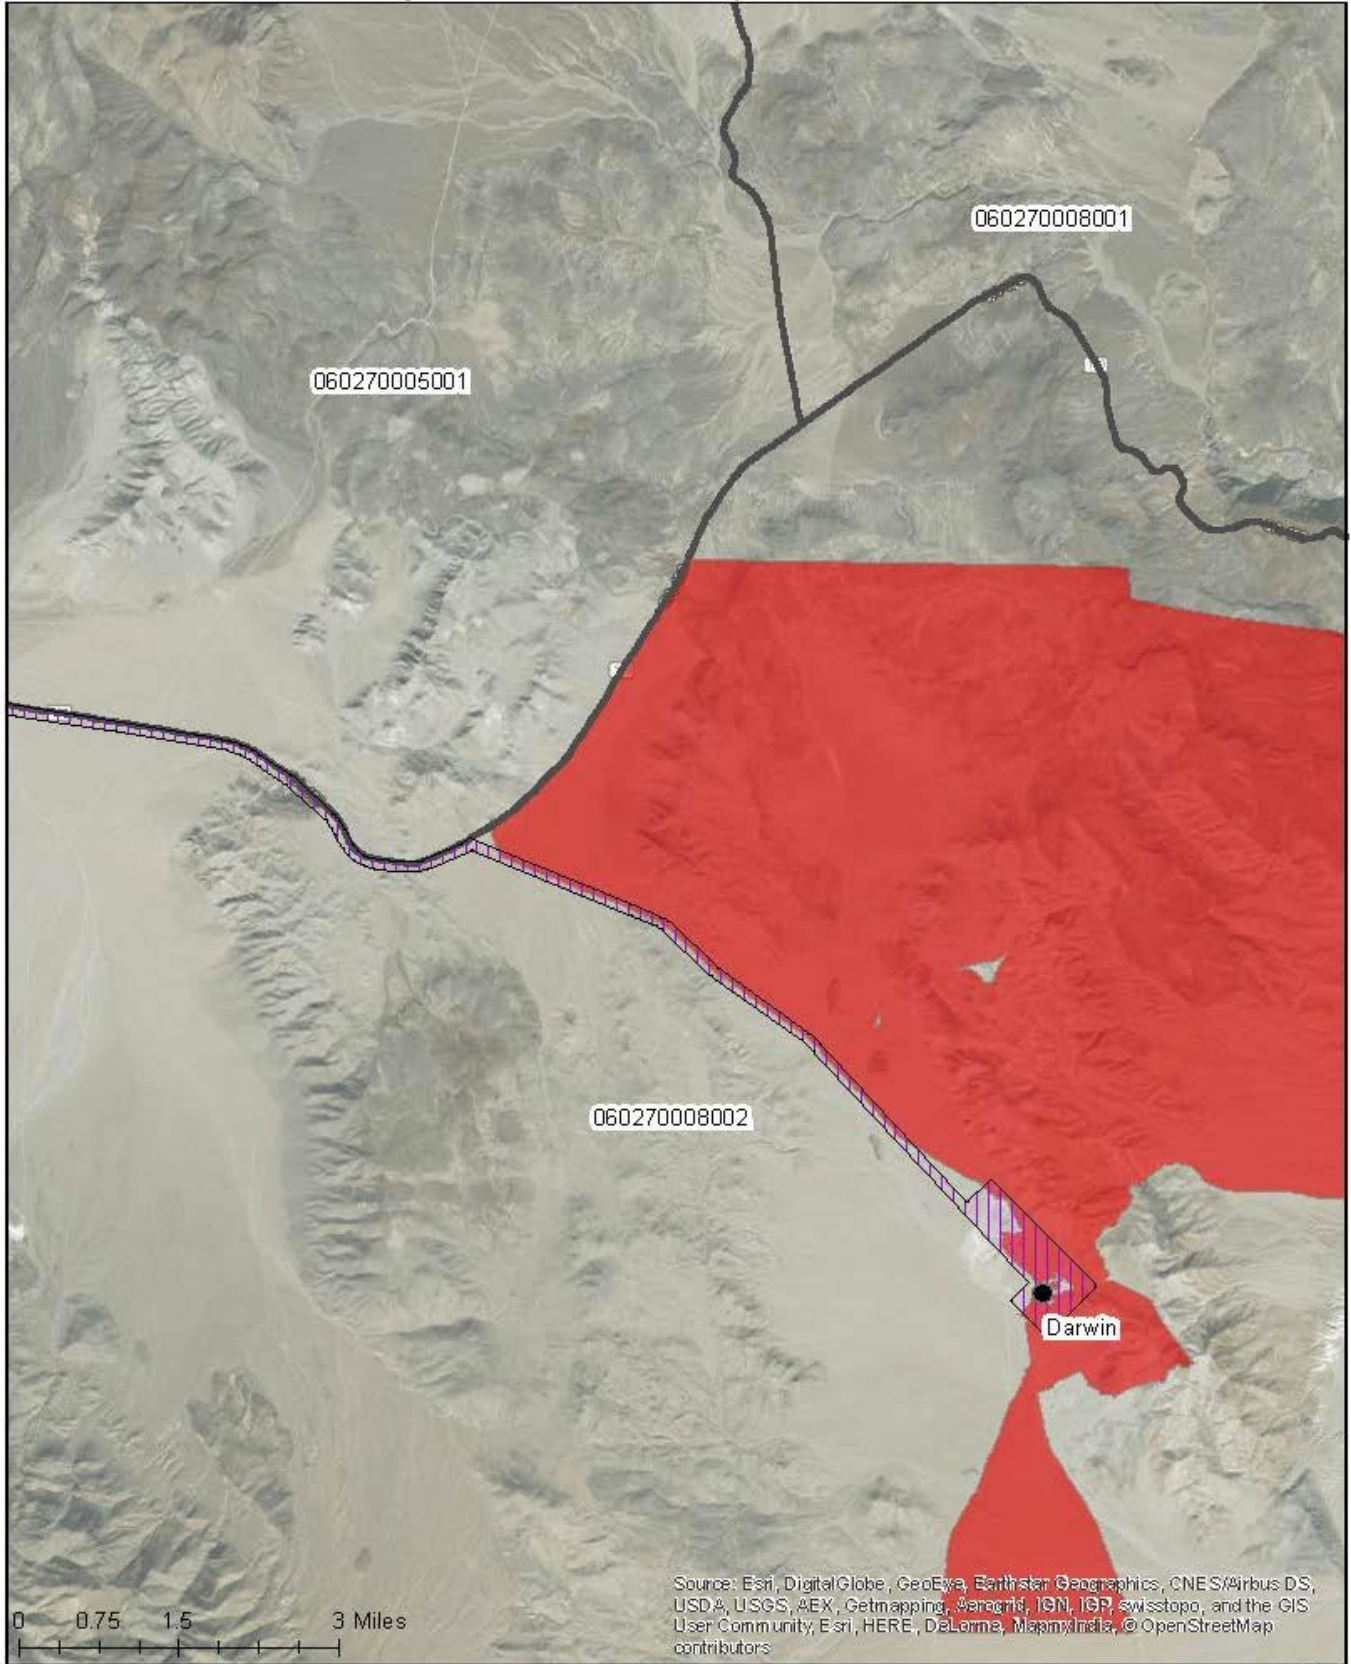

South Inyo Broadband Map-Wireline Services

Source: Esri, DigitalGlobe, GeoEye, Earthstar Geographics, CNES/Airbus DS, USDA, USGS, AEX, Getmapping, Aeragis, IGN, IGP, swisstopo, and the GIS User Community, Esri, HERE, DeLorme, MapmyIndia, © OpenStreetMap contributors

PFSA	Served	Unserved, Populated
Census Block Group	Underserved	Unserved, Unpopulated