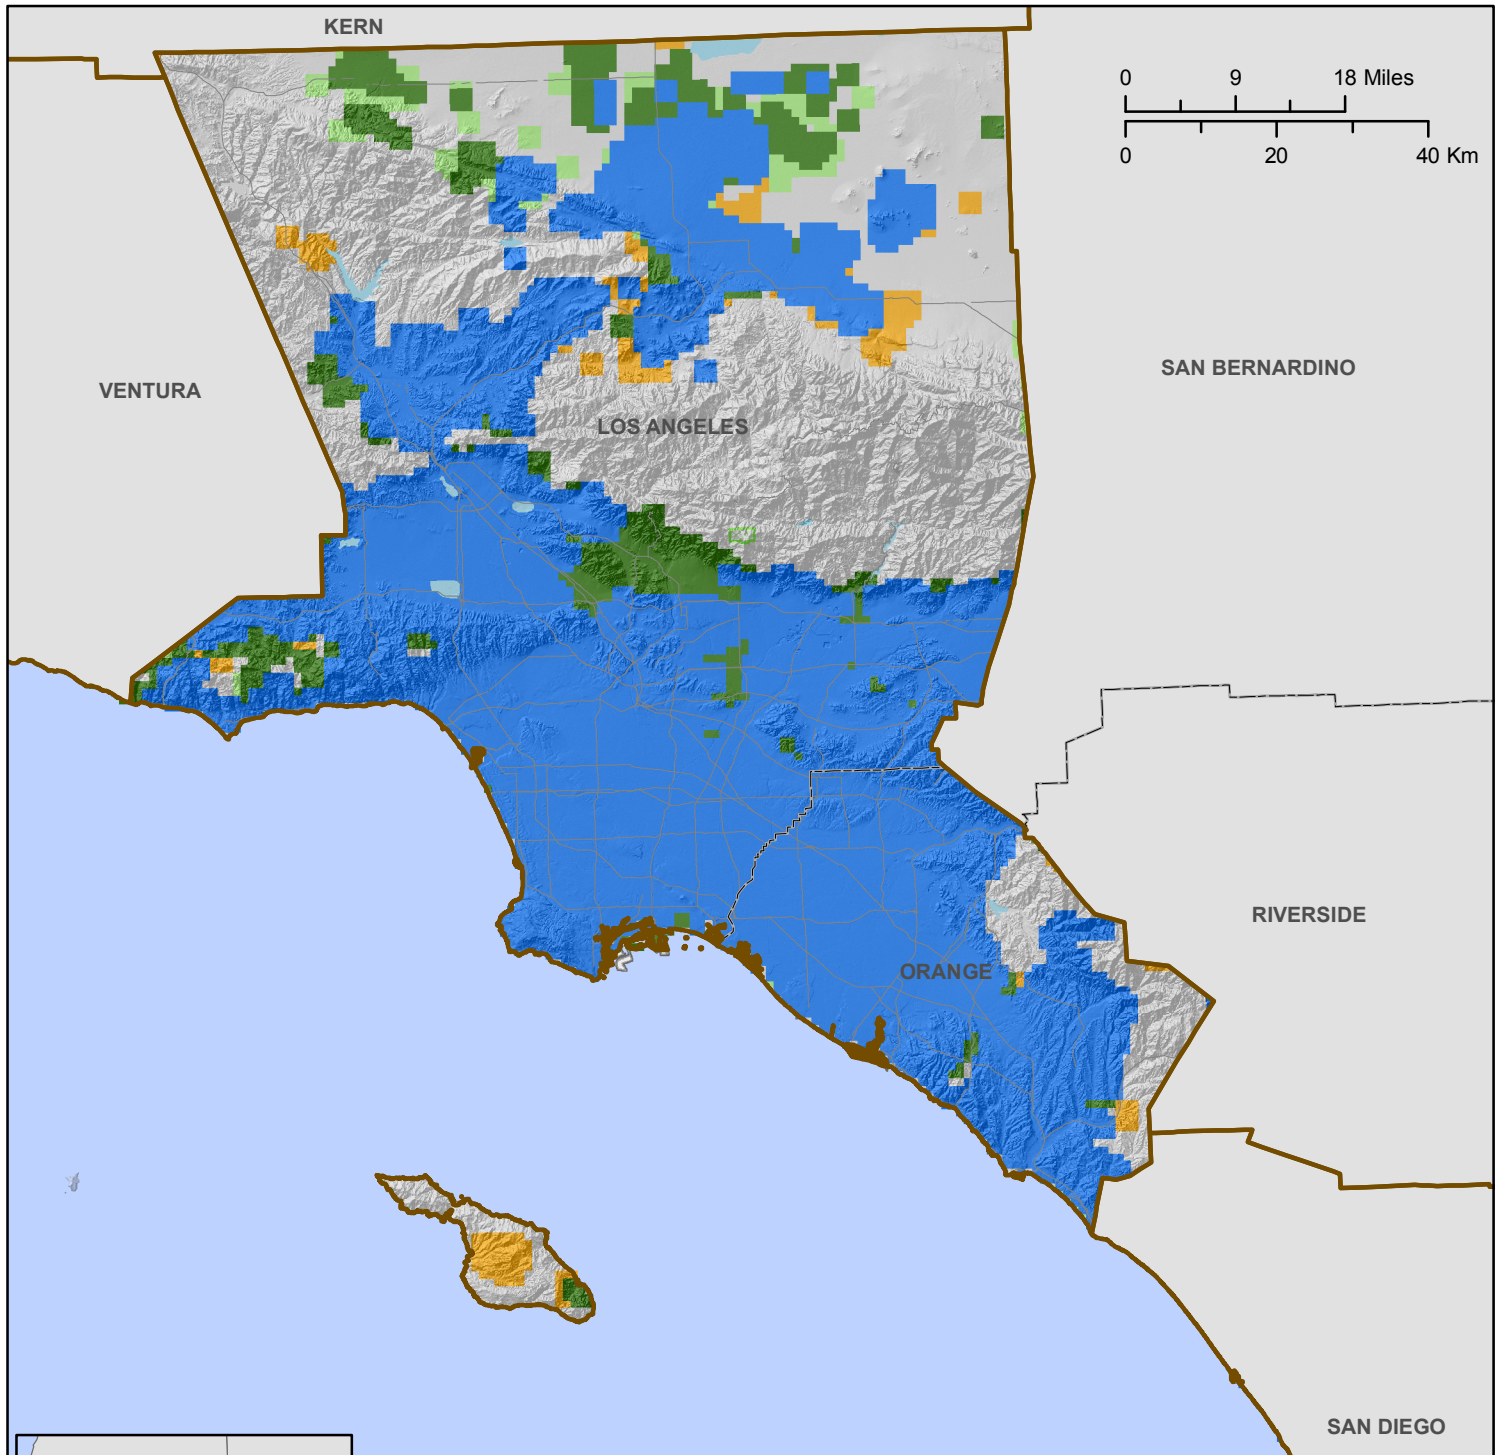

# CALIFORNIA: LOS ANGELES/ORANGE REGION

## Wireline and Fixed Wireless Broadband Availability

BROADBAND AVAILABILITY		
Existing Service	Approved Projects	
0.5 - 1 Mbps	0.5 - 1 Mbps	Unknown Speed
1 - 5 Mbps	1 - 5 Mbps	Counties
5 - 10 Mbps	5 - 10 Mbps	Broadband Regions
10 - 100 Mbps	10 - 100 Mbps	Highways
0.1 - 10 Gbps	0.1 - 1 Gbps	

Map created by the CPUC, Communications Division, Video Franchising and Broadband Deployment Group, July 2009.