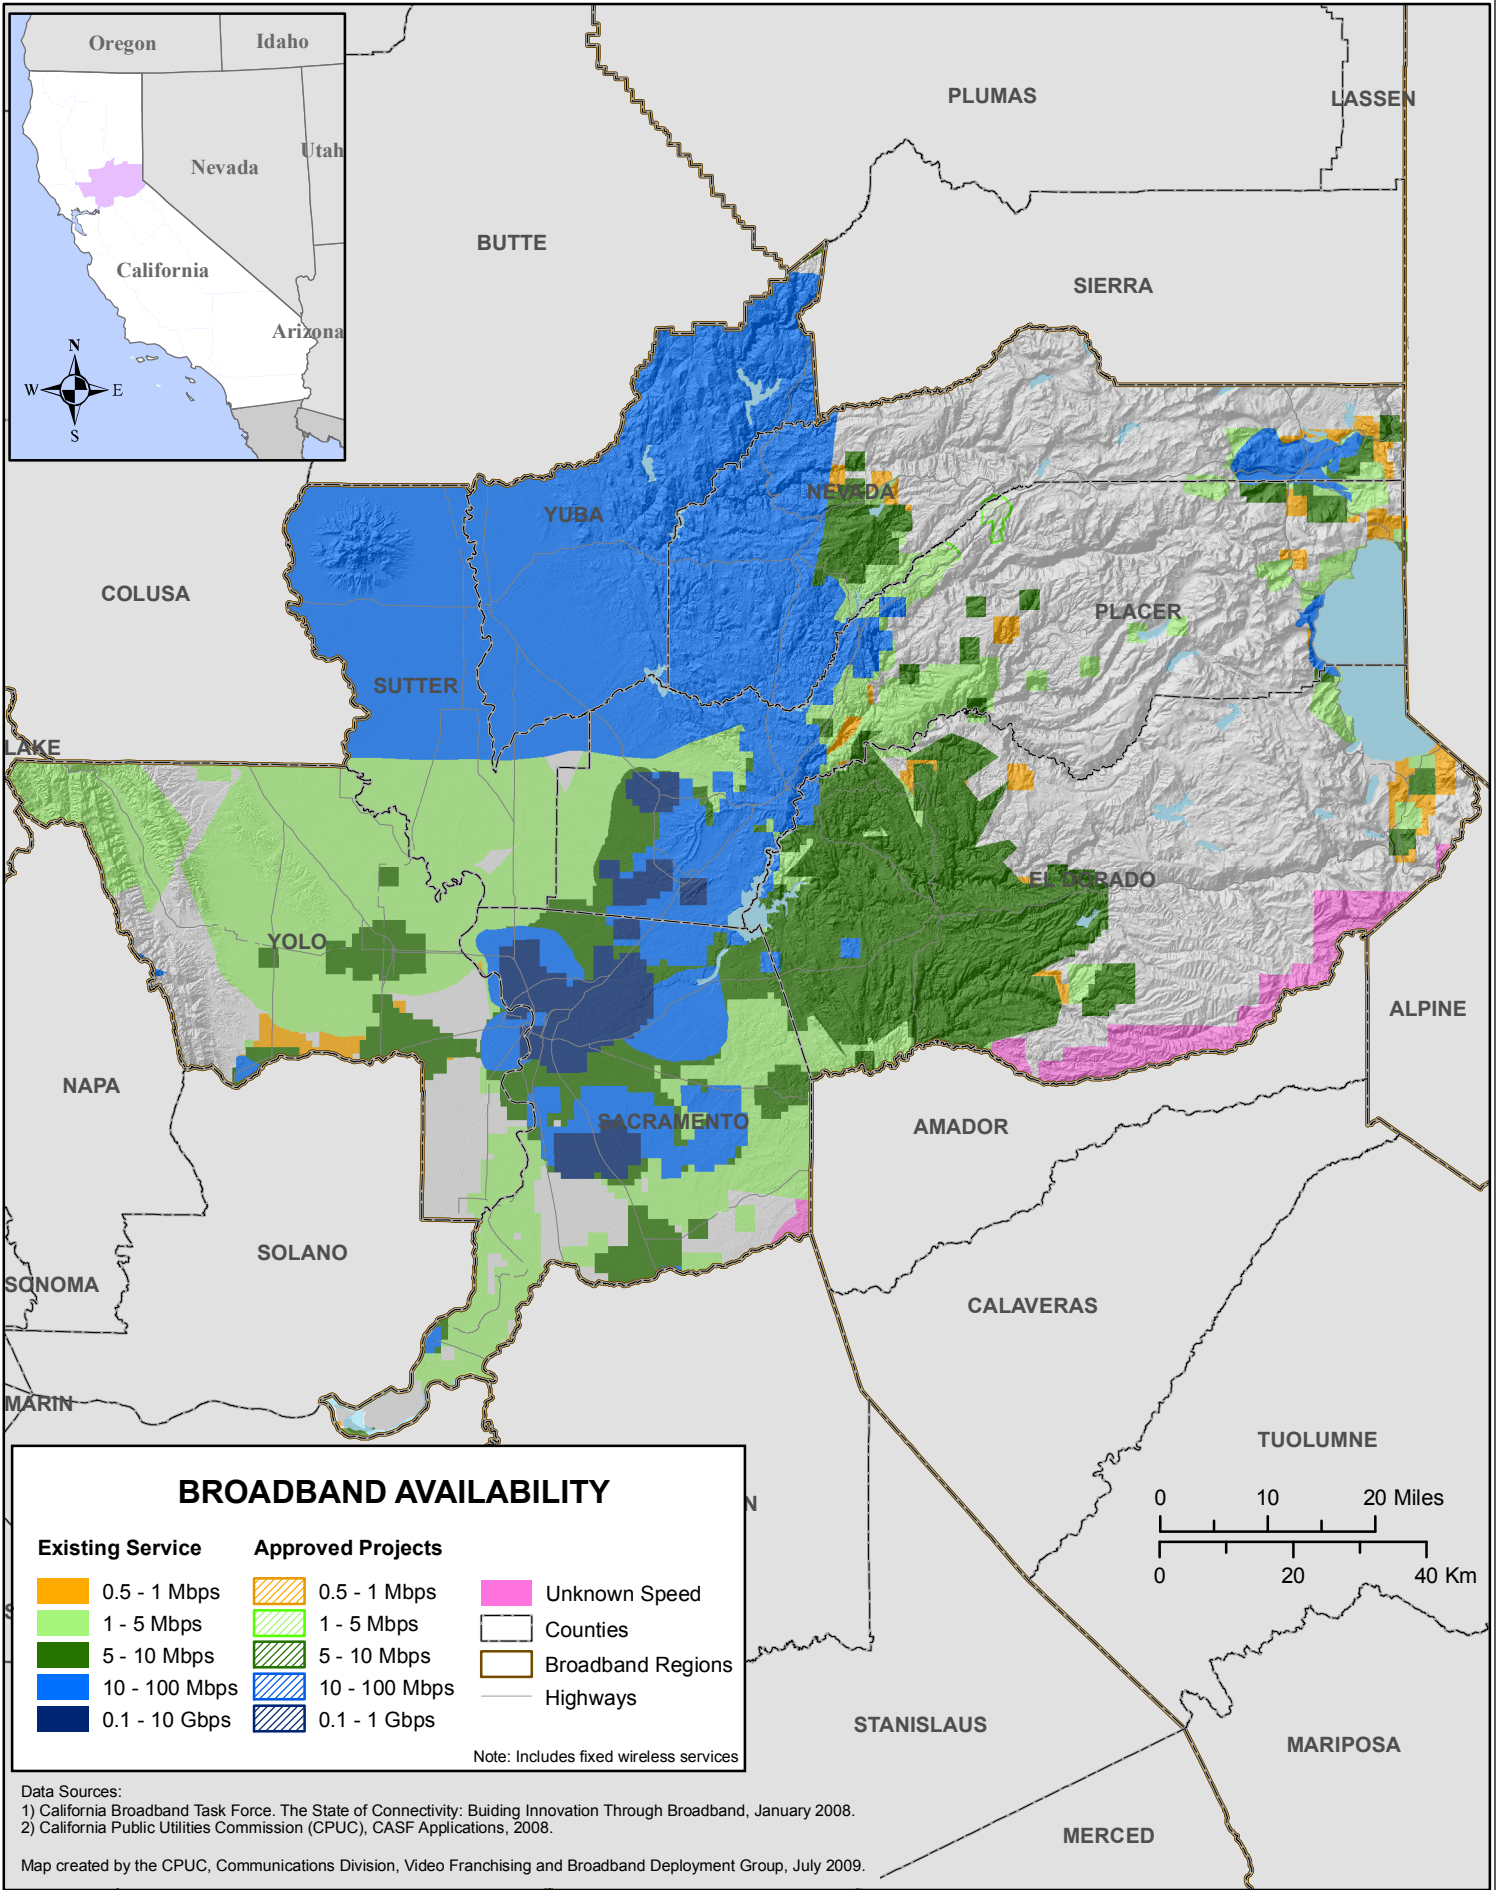

# CALIFORNIA: SACRAMENTO METRO REGION

## Wireline and Fixed Wireless Broadband Availability

Data Sources:  
 1) California Broadband Task Force. The State of Connectivity: Building Innovation Through Broadband, January 2008.  
 2) California Public Utilities Commission (CPUC), CASF Applications, 2008.  
 Map created by the CPUC, Communications Division, Video Franchising and Broadband Deployment Group, July 2009.