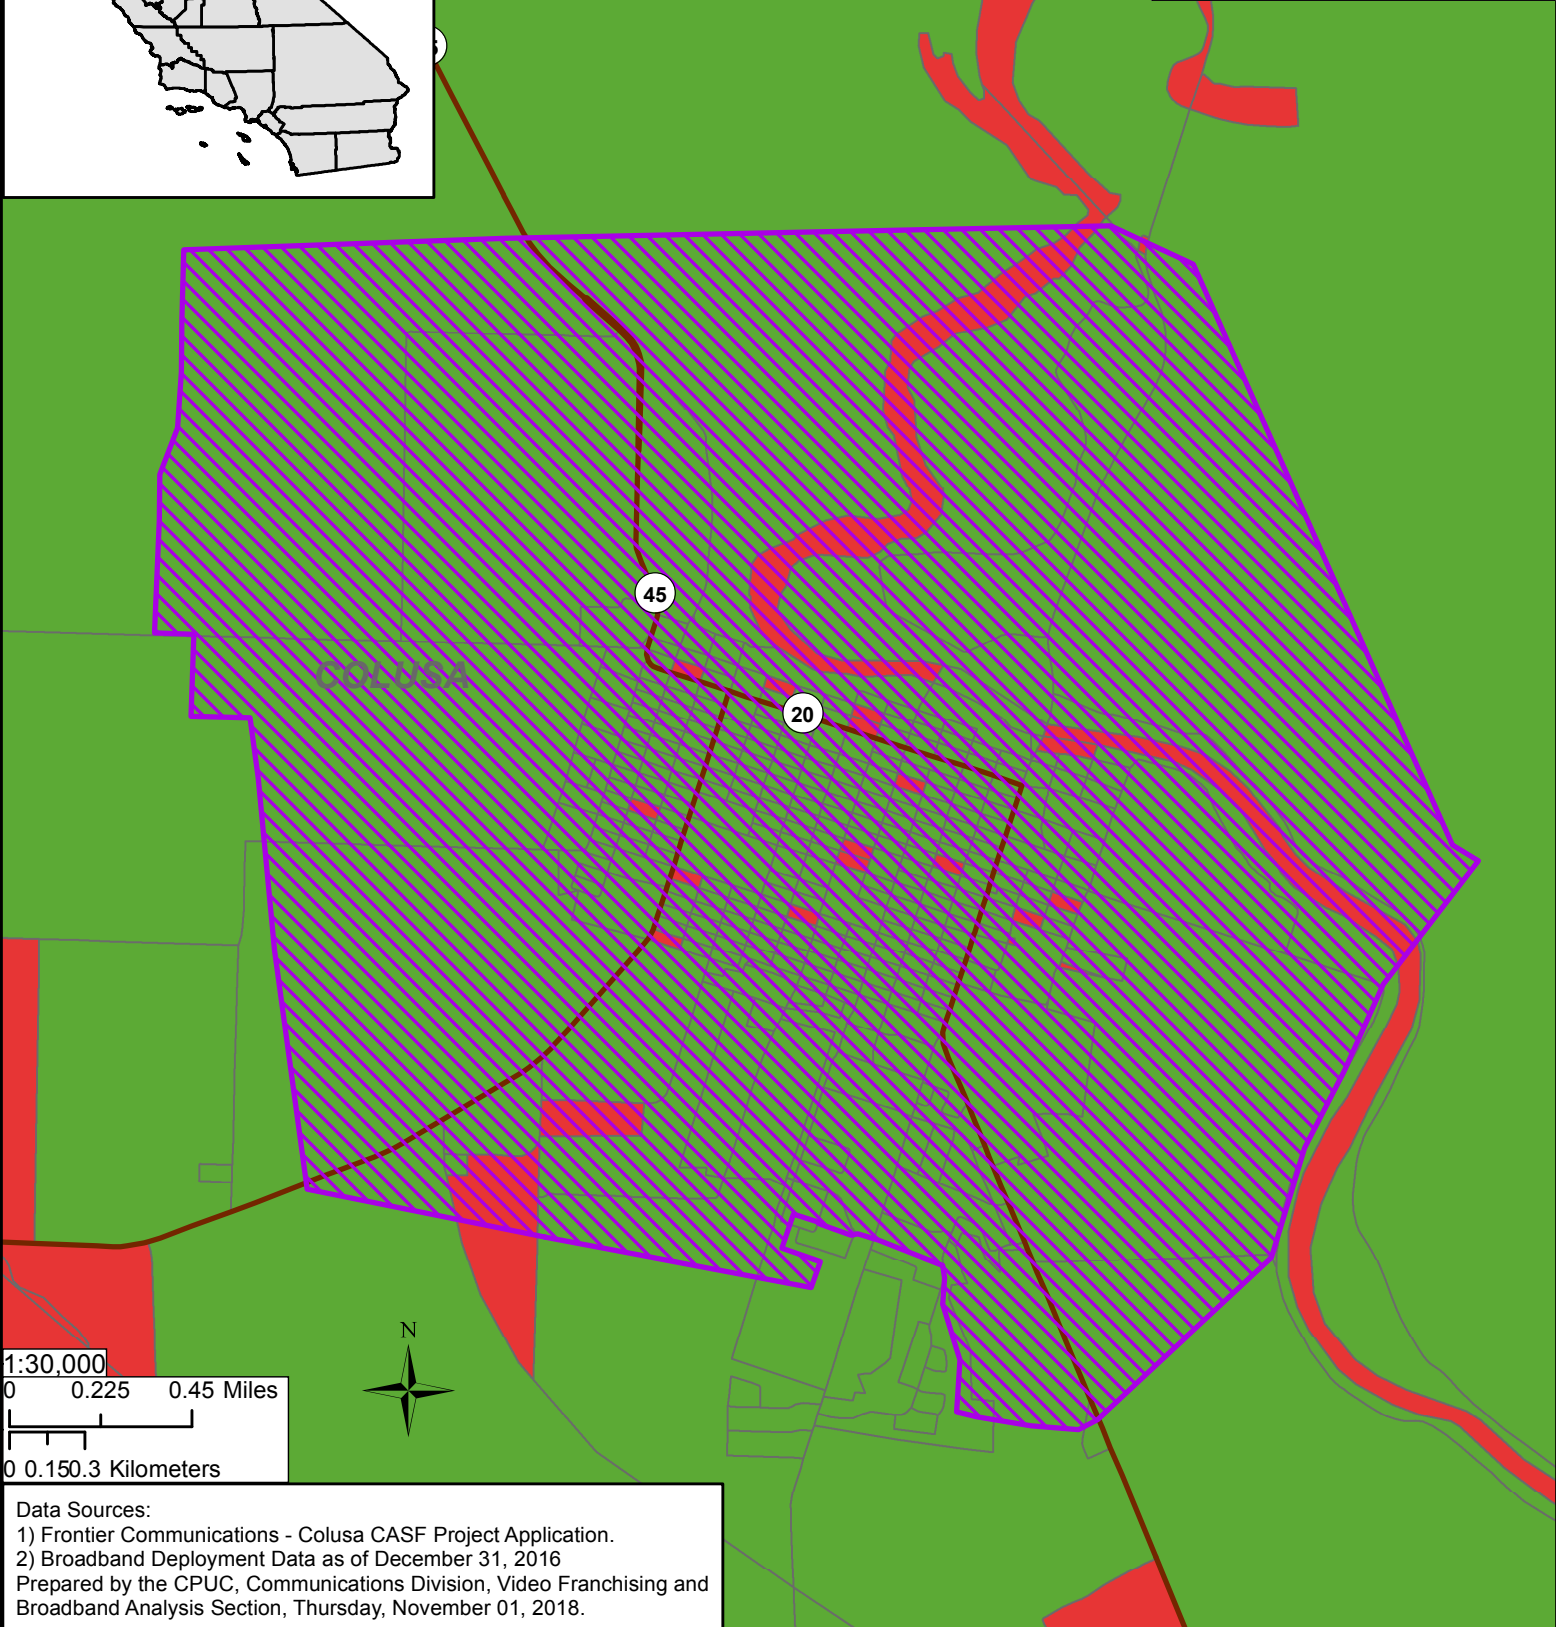

CASF - PROPOSED INFRASTRUCTURE PROJECT

Frontier Communications - Colusa

BROADBAND DEPLOYMENT BY CENSUS BLOCK

Current Applicant

 Proposed Project

Wireline Service

 Unserviced - No Service

 Unserviced - Slow Service

 Served

Data Sources:

- 1) Frontier Communications - Colusa CASF Project Application.
- 2) Broadband Deployment Data as of December 31, 2016

Prepared by the CPUC, Communications Division, Video Franchising and Broadband Analysis Section, Thursday, November 01, 2018.