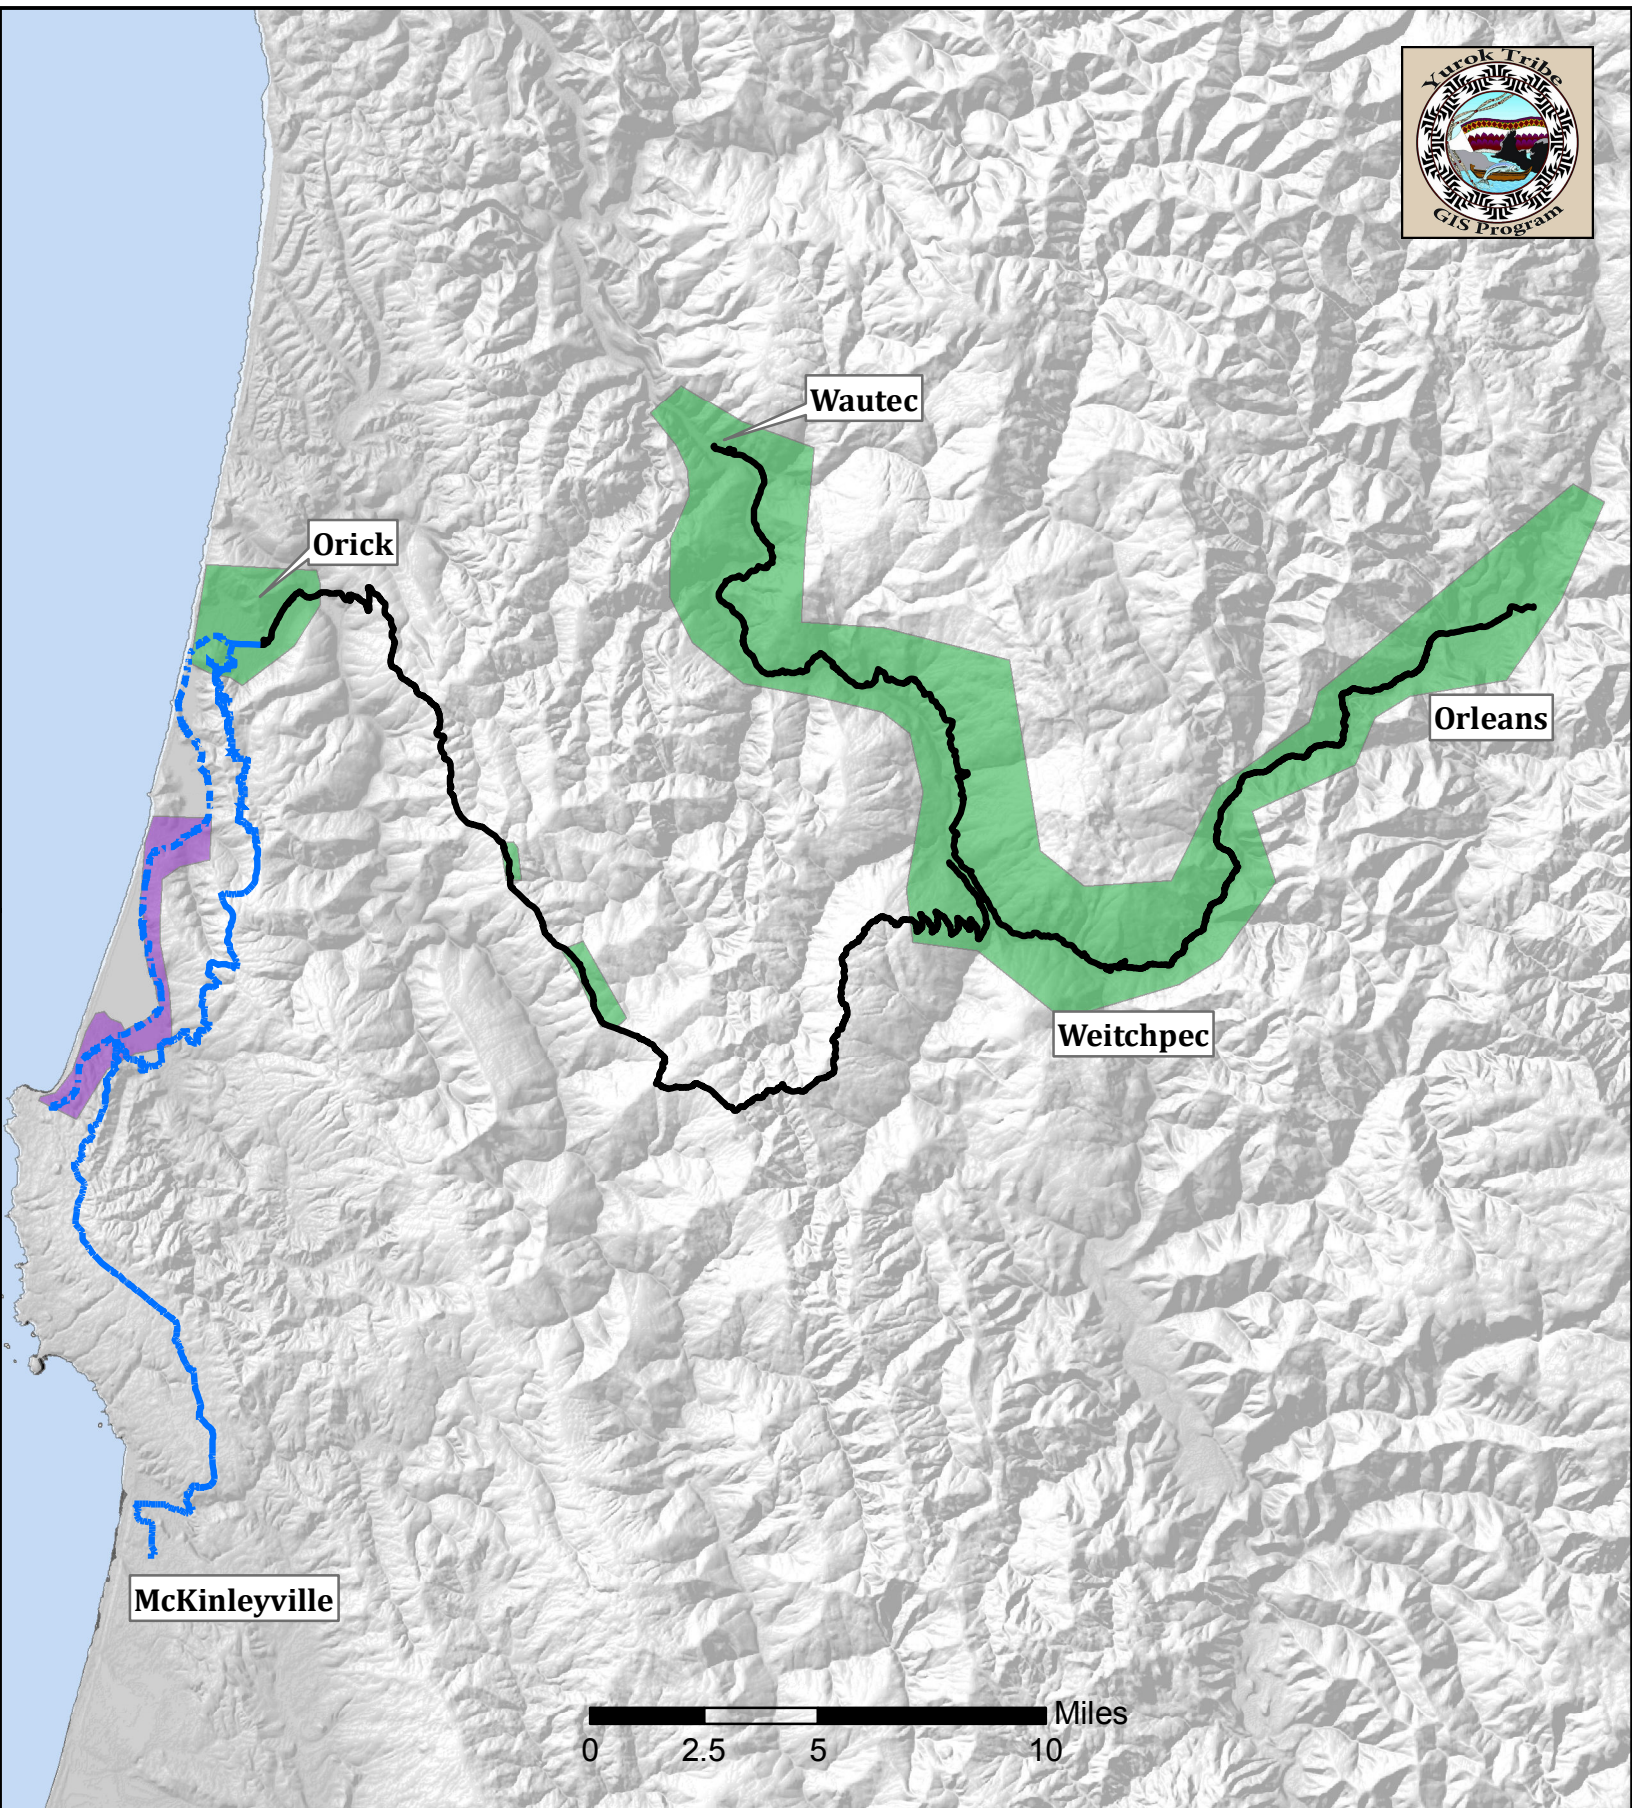

# KRRBI Service Areas and Middle Mile Fiber Route

## Proposed Fiber Route

- 2013 to Present- No changes
- - - 2013 Approved Route
- 2015 to Present

## Broadband Service Areas

- 2013 to Present Service Area
- 2013 Service Area: Removed before grant issued

February 19, 2019

Yurok Tribe GIS Program  
Map Projection: State Plane CA Zone 1  
Datum: North American 1983 CORS96